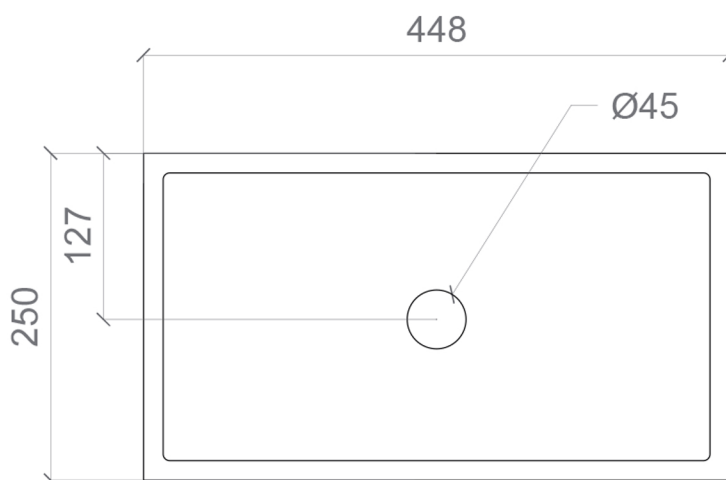

KOSTA

Category: Bathroom Sink

Material: Resin and Glass

Dimensions:

17.6" (L) x 9.8" (W) x 5.3" (H)

Weight: ±5,50 kg

Hole Size: Ø45

Overflow: No

Colors:

Gold
Leaf

Silver
Leaf

Black

White

Technical Data

*Numbers are in millimeters