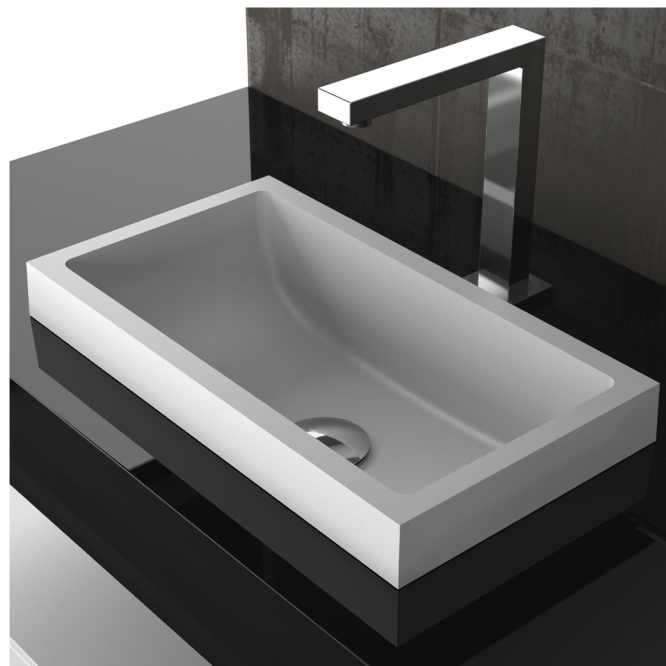

KOSTA

Category: Bathroom Sink

Material: Resin and Glass

Dimensions:

17.6" (L) x 9.8" (W) x 5.3" (H)

Weight: ±5,50 kg

Hole Size: Ø45

Overflow: No

Colors:

Gold
Leaf

Silver
Leaf

Black

White

Technical Data

*Numbers are in millimeters