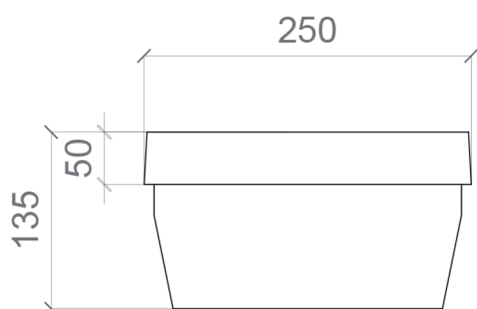

KOSTA

Category: Bathroom Sink

Material: Resin and Glass

Dimensions:

17.6" (L) x 9.8" (W) x 5.3" (H)

Weight: ±5,50 kg

Hole Size: Ø45

Overflow: No

Colors:

Gold
Leaf

Silver
Leaf

Black

White

Technical Data

*Numbers are in millimeters