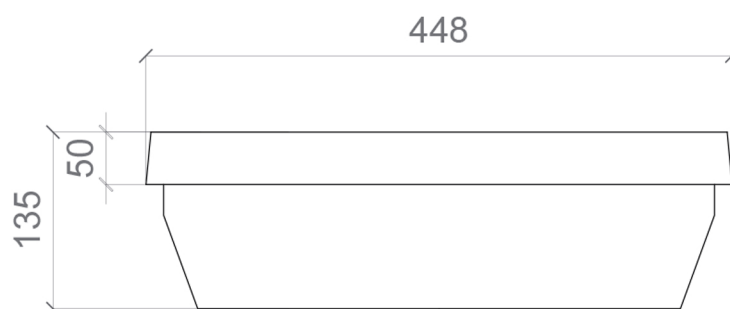

KOSTA

Category: Bathroom Sink

Material: Resin and Glass

Dimensions:

17.6" (L) x 9.8" (W) x 5.3" (H)

Weight: ±5,50 kg

Hole Size: Ø45

Overflow: No

Colors:

Gold
Leaf

Silver
Leaf

Black

White

Technical Data

*Numbers are in millimeters