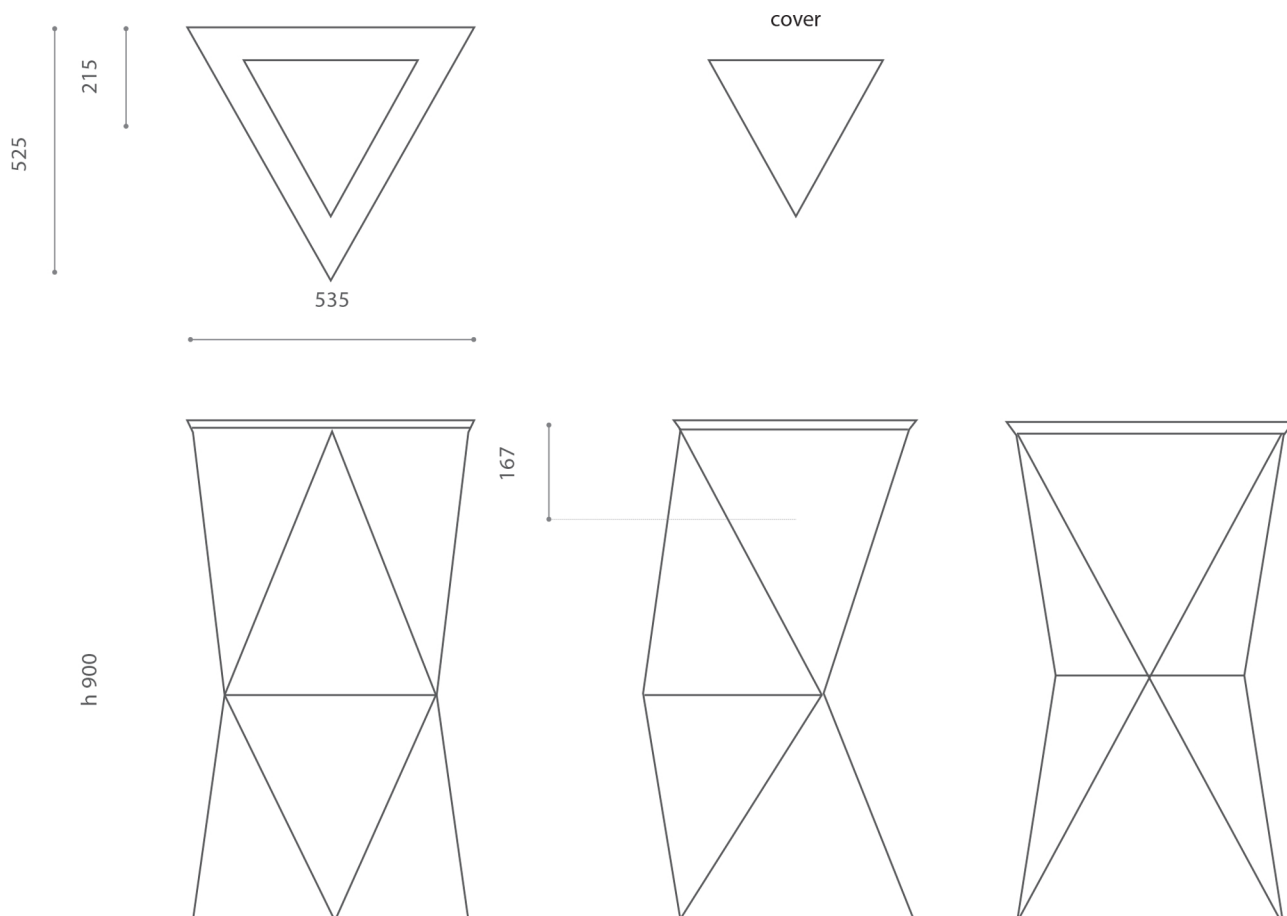

POLI

Category: Bathroom Sink

Material: Resin and Glass

Dimensions:

21"(L) x 20.6"(W) x 35.4"(H)

Hole Size: Ø1.7"

Overflow: No

Colors:

Gold
Leaf

Silver
Leaf

Black

White

Red

Technical Data

*Numbers are in millimeters