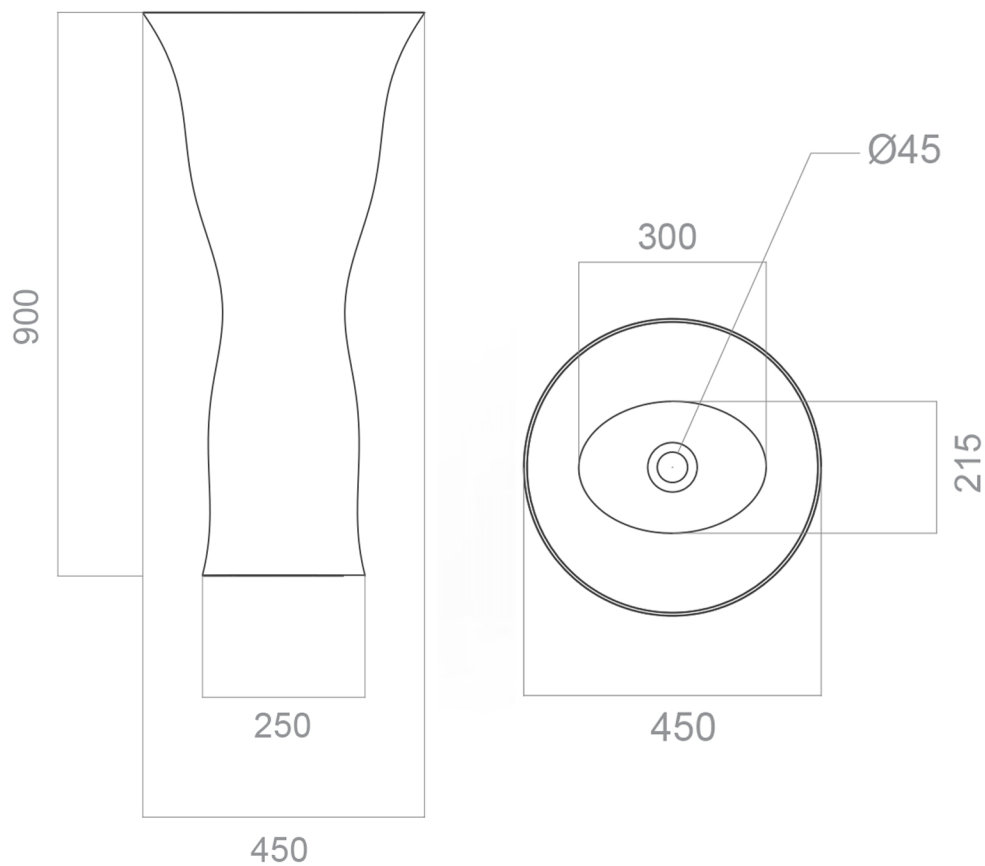

## RUFFLE

Model: Ruffle

Category: Bathroom Sink

Material: Resin and Glass

Dimensions:

17.7" (L) x 17.7" (W) x 35.4" (H)

Description: Luxury free-standing  
bathroom sink in gold finish.

\*Numbers are in millimeters