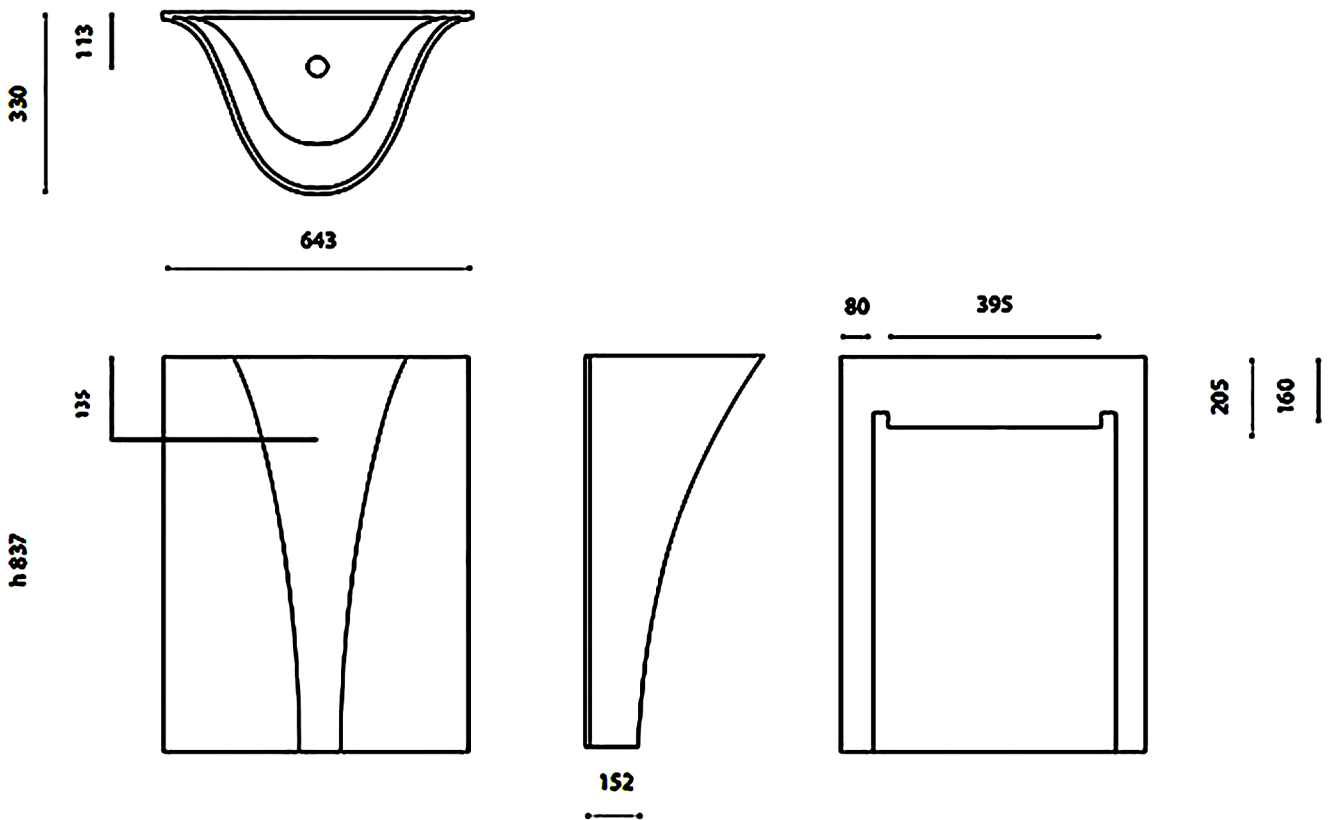

TEMPO

Model: Tempo

Category: Bathroom Sink

Material: Resin and Glass

Dimensions:

25.3''(L) x 13''(W) x 32.9''(H)

Description: Free-standing bathroom sink in gold leaf finish.

*Numbers are in millimeters