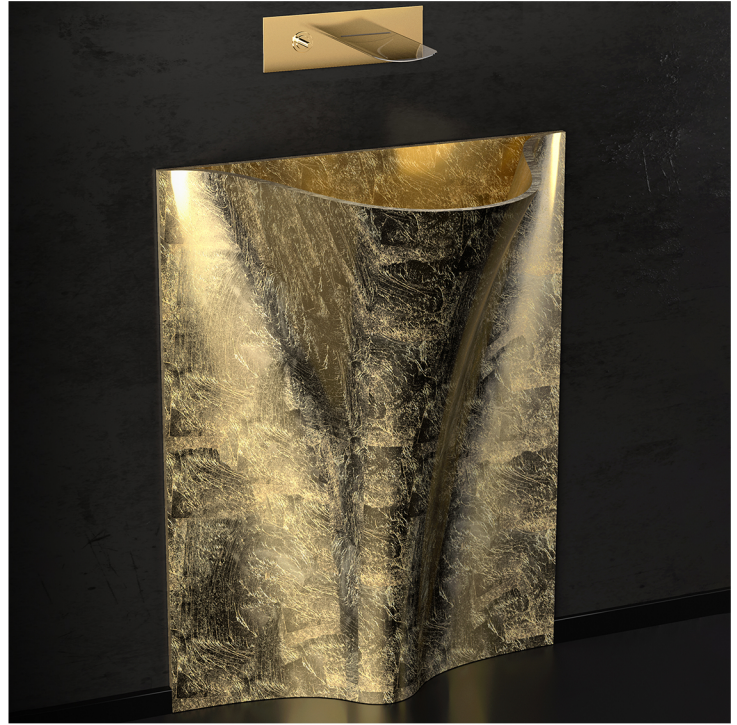

TEMPO

Model: Tempo

Category: Bathroom Sink

Material: Resin and Glass

Dimensions:

25.3''(L) x 13''(W) x 32.9''(H)

Description: Free-standing bathroom sink in gold leaf finish.

*Numbers are in millimeters