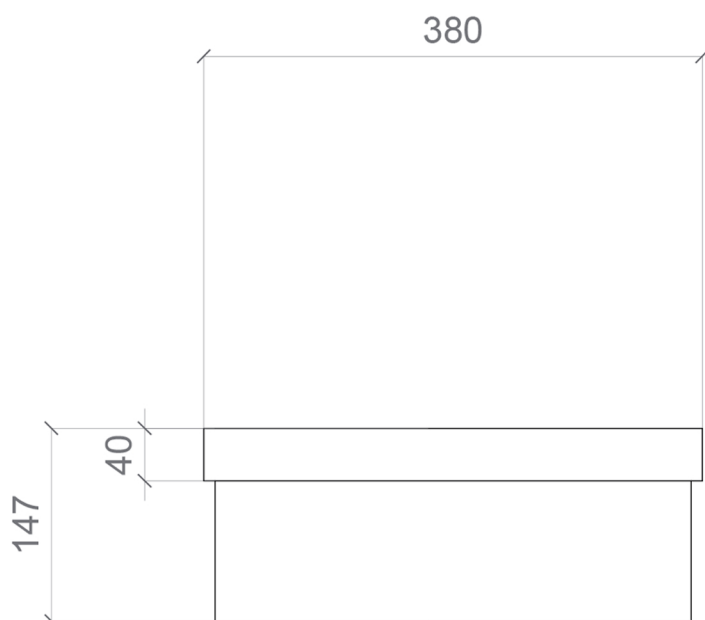

TONDO

Category: Bathroom Sink

Material: Resin and Glass

Dimensions:

14.9" (L) x 14.9" (W) x 5.7" (H)

Weight: ±8,00 kg

Hole Size: Ø45

Overflow: No

Colors:

Black

Gold
Leaf

Technical Data

*Numbers are in millimeters