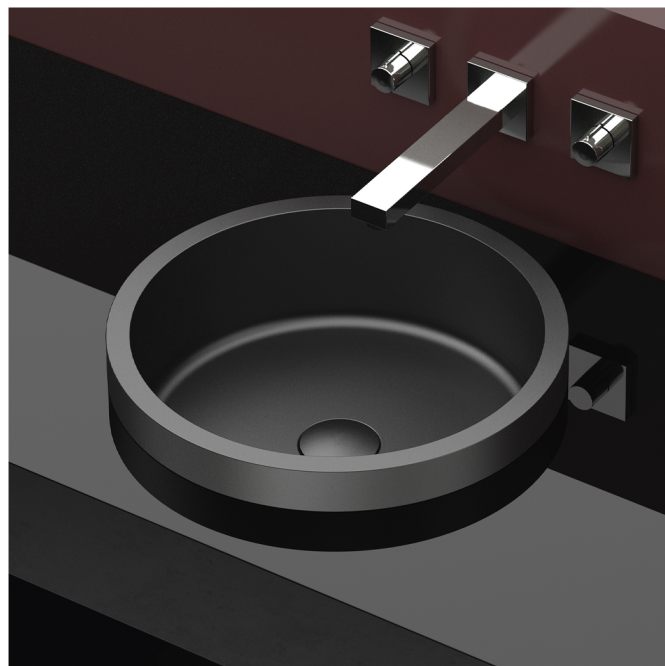

TONDO

Category: Bathroom Sink

Material: Resin and Glass

Dimensions:

14.9" (L) x 14.9" (W) x 5.7" (H)

Weight: ±8,00 kg

Hole Size: Ø45

Overflow: No

Colors:

Black

Gold
Leaf

Technical Data

*Numbers are in millimeters