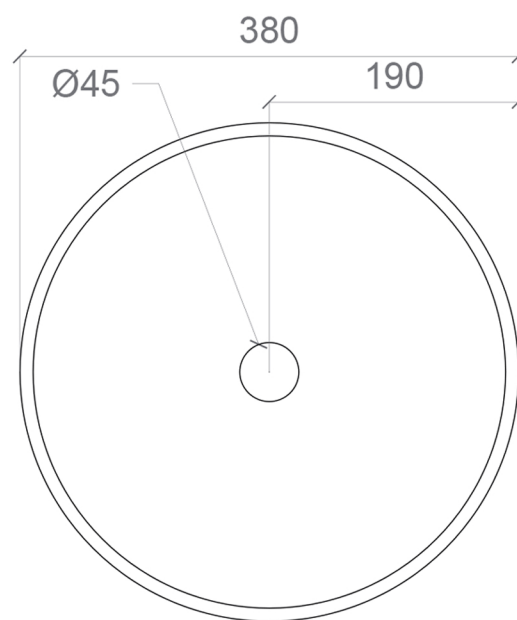

TONDO

Category: Bathroom Sink

Material: Resin and Glass

Dimensions:

14.9" (L) x 14.9" (W) x 5.7" (H)

Weight: ±8,00 kg

Hole Size: Ø45

Overflow: No

Colors:

Black

Gold
Leaf

Technical Data

*Numbers are in millimeters