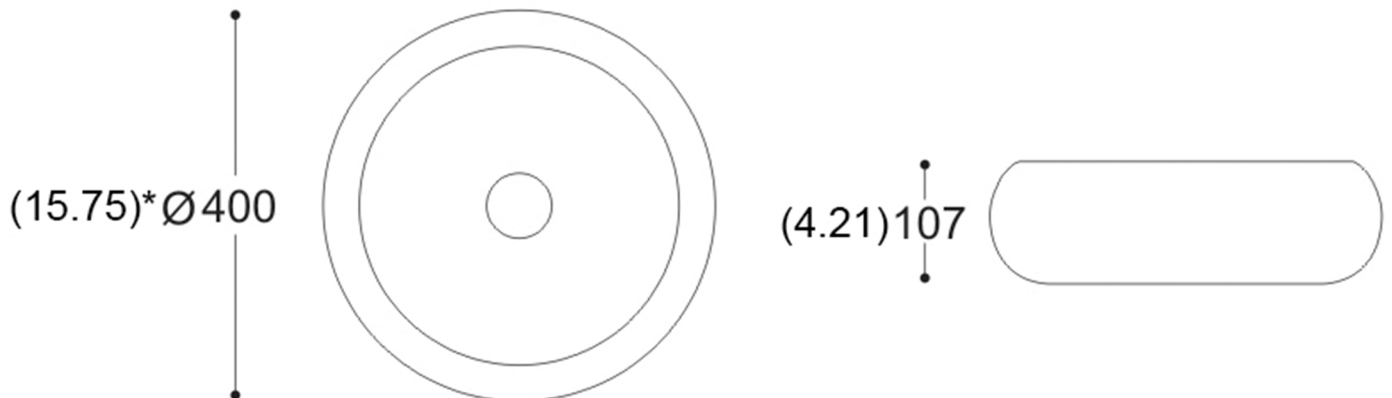

ZERO GLO

Model: ZERO GLO

Category: Bathroom Sink

Material: Stainless Steel

Dimensions: 15.8" (L) x 15.8" (W) x
4.3" (D)

Description: Luxury bathroom sink in
inox polish finish.

*Numbers in parenthesis are in inches