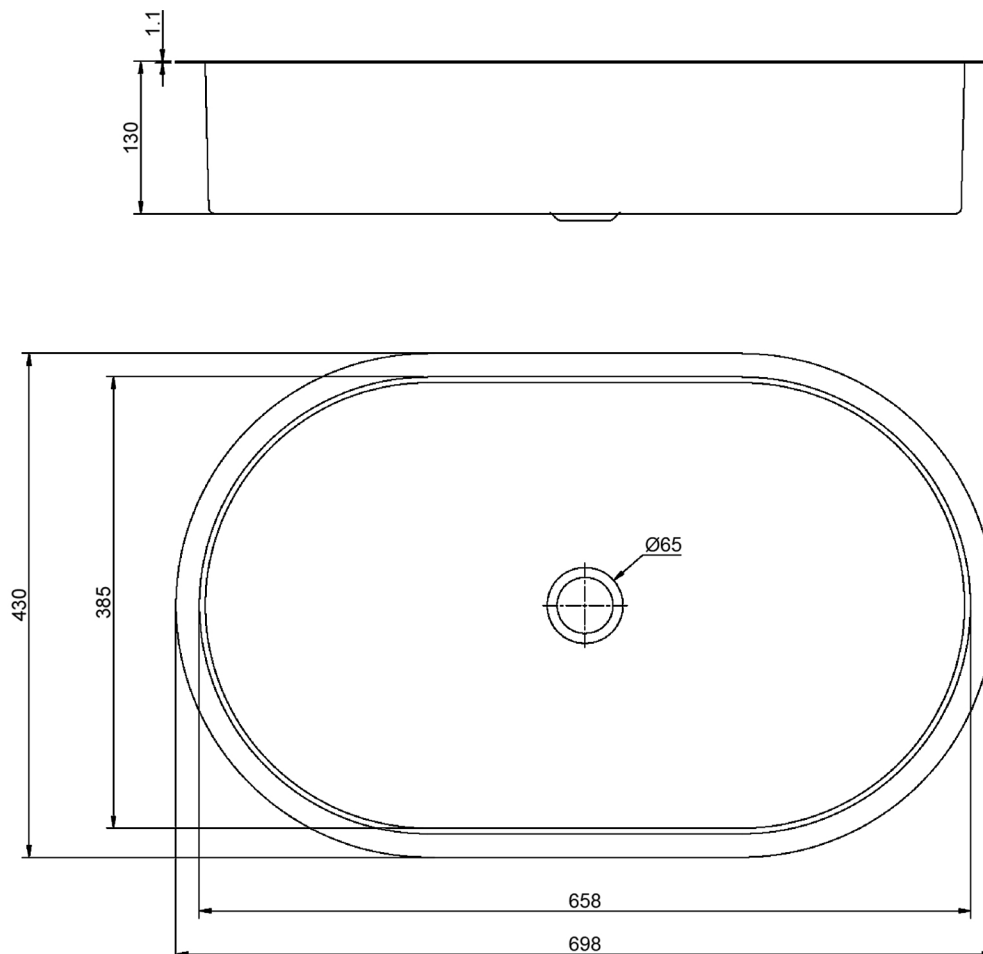

# 8805

**Category:** Bathroom Sink

**Material:** Stainless Steel

**Dimensions:**

25.9" (L) x 15.1" (W) x 5.1" (H)

**Hole Size:** Ø65

**Overflow:** No

**Colors:**

## Technical Data

\*Numbers are in millimeters