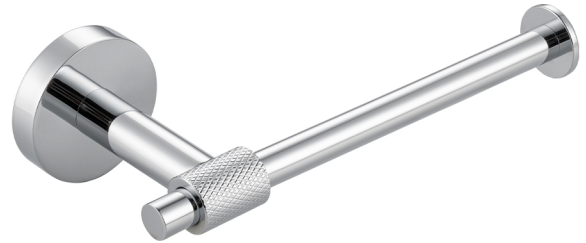

TOILET PAPER HOLDER

Category: Accessory

Material: Brass

Dimensions:

6.4" (W) x 1.9" (H) x 3.1" (D)

Technical Data

*Numbers are in millimeters