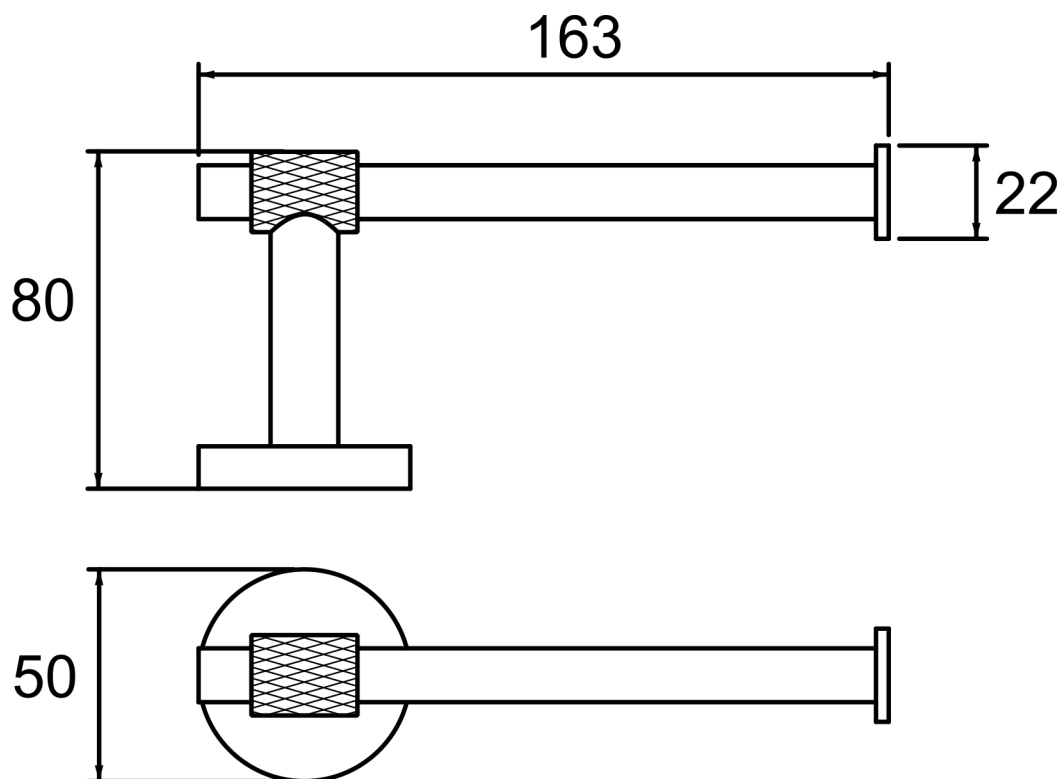

TOILET PAPER HOLDER

Category: Accessory

Material: Brass

Dimensions:

6.4" (W) x 1.9" (H) x 3.1" (D)

Technical Data

*Numbers are in millimeters