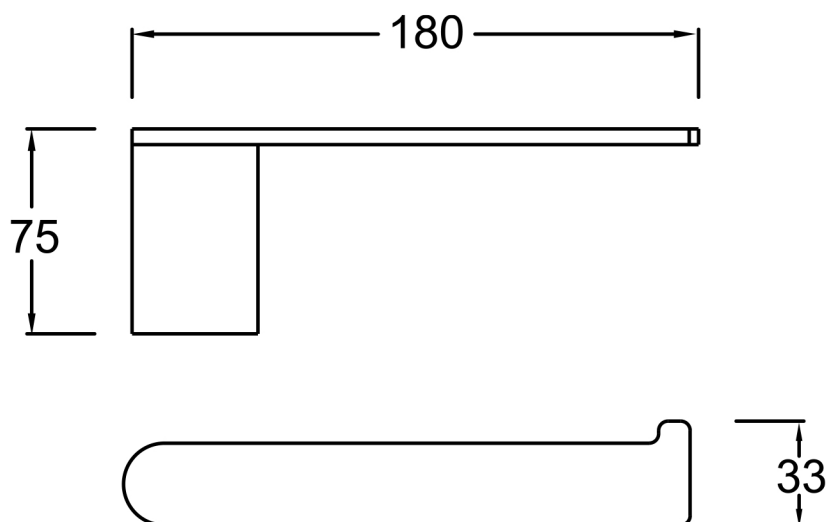

# TOILET PAPER HOLDER

**Category:** Accessory

**Material:** Brass

**Dimensions:**

7" (W) x 1.2" (H) x 2.9" (D)

## Technical Data

\*Numbers are in millimeters