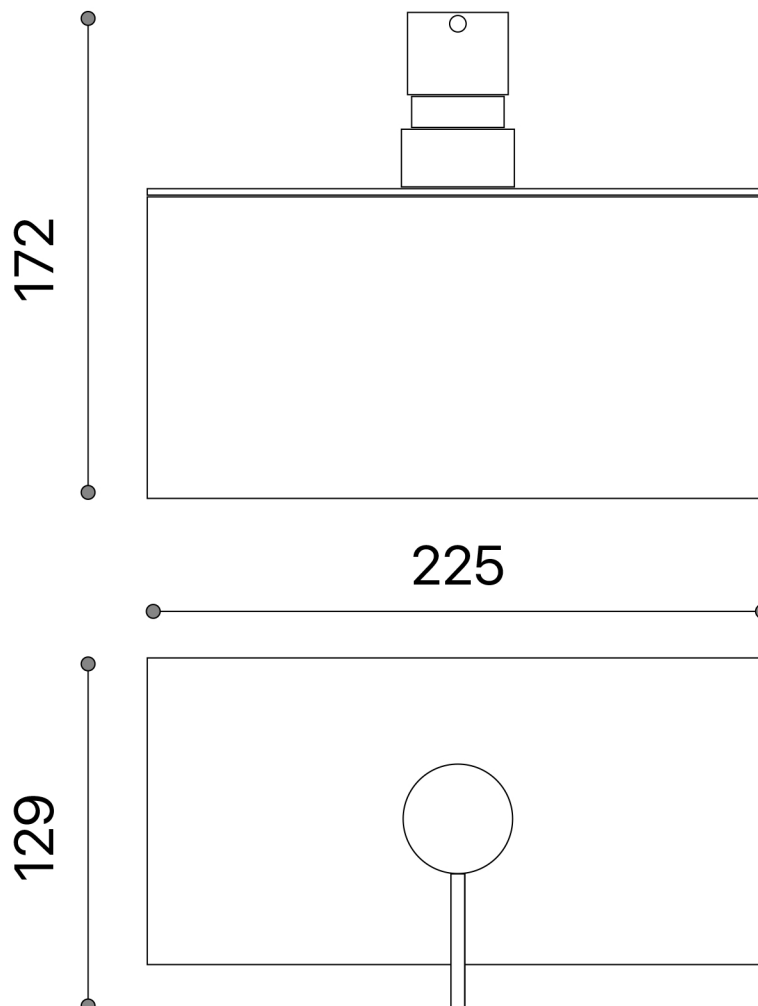

ICE LUX

Model: Ice Lux

Category: Accessories

Material: Crystal

Dimensions:

8.8"(L) x 5"(W) x 6.7"(H)

Description: Luxury crystal soap dispenser in clear/gold finish.

*Numbers are in millimeters