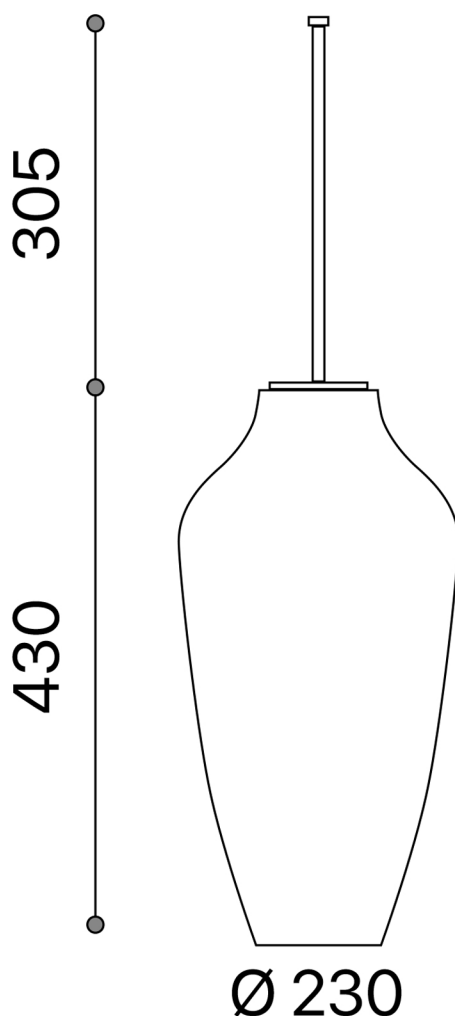

ICE LUX XL

Model: Ice Lux XL

Category: Brush Holder

Material: Crystal

Dimensions:

9" (L) x 9" (W) x 28.9" (H)

Description: Luxury crystal brush holder in clear/chrome finish.

*Numbers are in millimeters