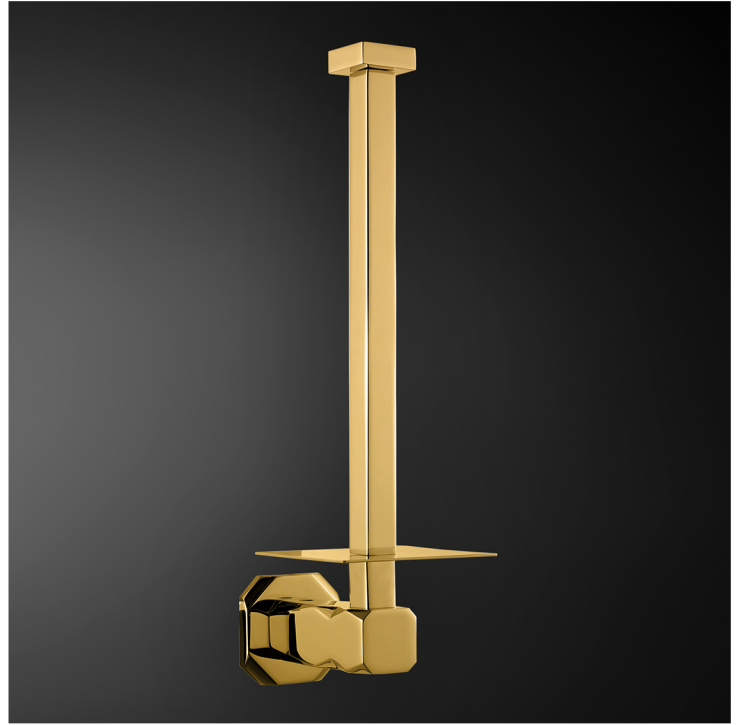

IKON

Model: Ikon

Category: Accessories

Material: Brass

Dimensions: 1.5" (L) x 1.5" (W) x 8.1" (H)

Description: Luxury vertical roll holder in polished gold finish.

*Numbers are in millimeters