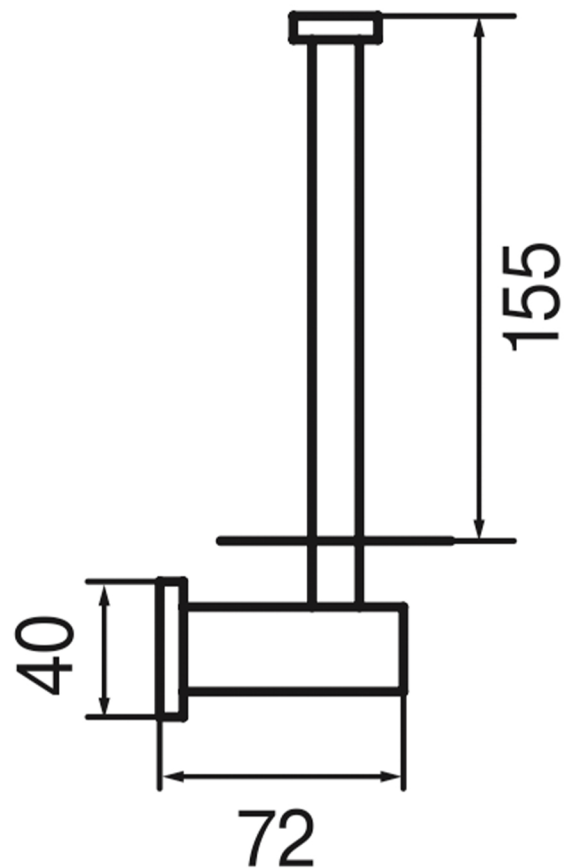

IKON

Model: Ikon

Category: Accessories

Material: Brass

Dimensions: 1.5" (L) x 1.5" (W) x 8.1" (H)

Description: Luxury vertical roll holder in polished gold finish.

*Numbers are in millimeters