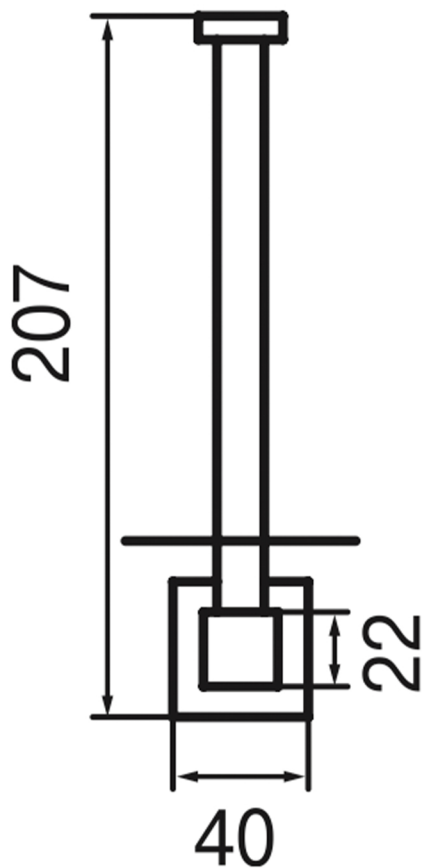

IKON

Model: Ikon

Category: Accessories

Material: Brass

Dimensions: 1.5" (L) x 1.5" (W) x 8.1" (H)

Description: Luxury vertical roll holder in polished gold finish.

*Numbers are in millimeters