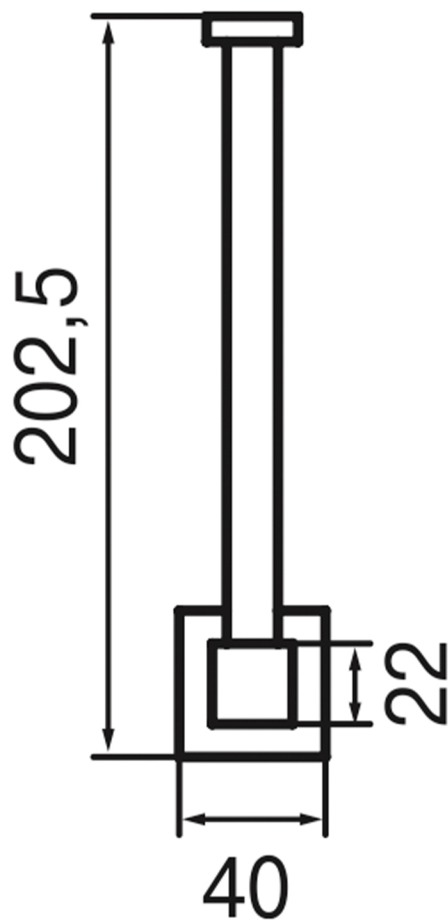

IKON

Model: Ikon

Category: Accessories

Material: Brass

Dimensions: 1.5" (L) x 1.5" (W) x 7.9" (H)

Description: Luxury horizontal roll holder in polished gold finish.

*Numbers are in millimeters