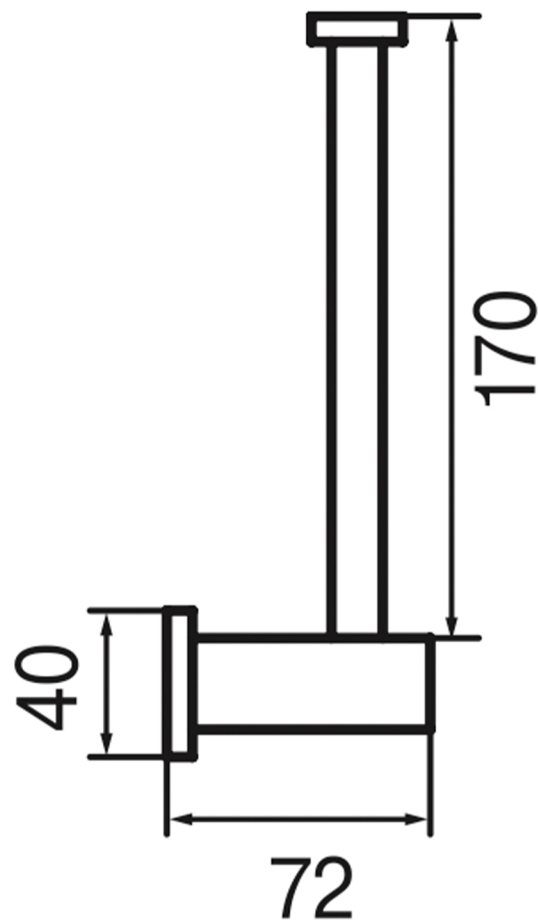

IKON

Model: Ikon

Category: Accessories

Material: Brass

Dimensions: 1.5" (L) x 1.5" (W) x 7.9" (H)

Description: Luxury horizontal roll holder in polished gold finish.

*Numbers are in millimeters