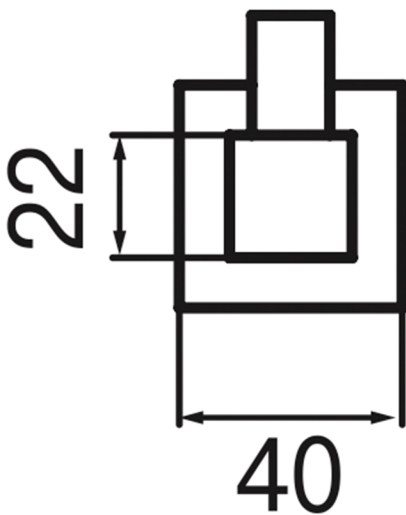

IKON

Model: Ikon

Category: Accessories

Material: Brass

Dimensions: 1.5" (L) x 1.5" (W) x 2.8" (H)

Description: Luxury wall hook in polished gold finish.

*Numbers are in millimeters