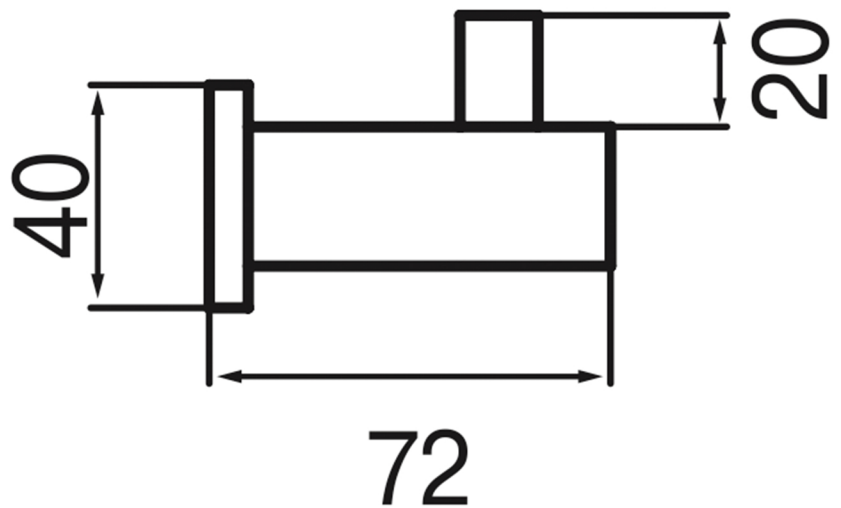

IKON

Model: Ikon

Category: Accessories

Material: Brass

Dimensions: 1.5" (L) x 1.5" (W) x 2.8" (H)

Description: Luxury wall hook in polished gold finish.

*Numbers are in millimeters