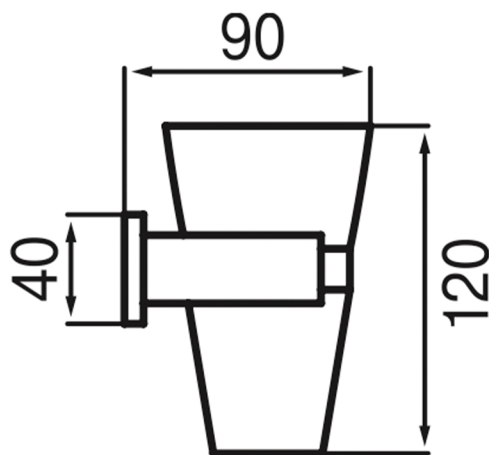

IKON

Model: Ikon

Category: Accessories

Material: Brass

Dimensions: 3.5" (L) x 2.8" (W) x 4.7" (H)

\*Numbers are in millimeters