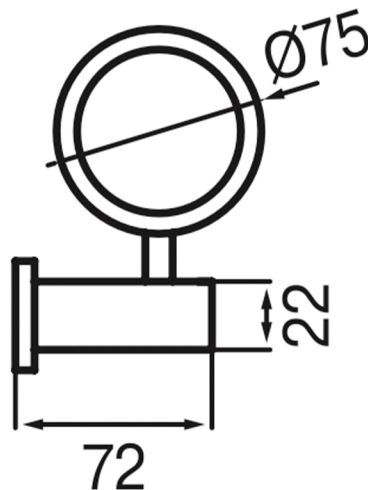

IKON

Model: Ikon

Category: Accessories

Material: Brass

Dimensions: 3.5" (L) x 2.8" (W) x 4.7" (H)

\*Numbers are in millimeters