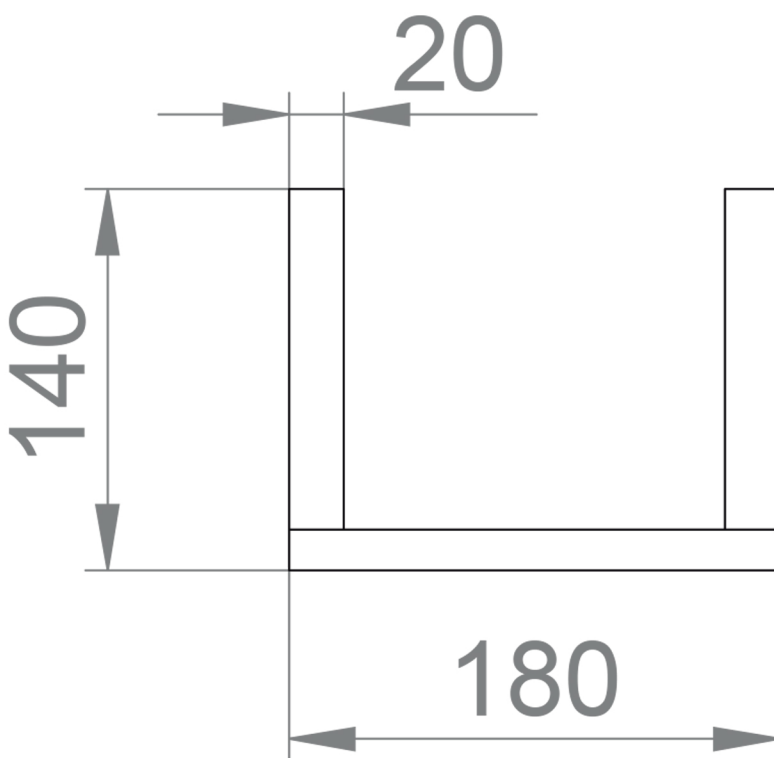

TOWEL RING

Category: Accessories

Material: Brass

Dimensions: 7" (L) x 5.5" (W) x 2.5" (H)

Description: Luxury towel ring.

*Numbers are in millimeters