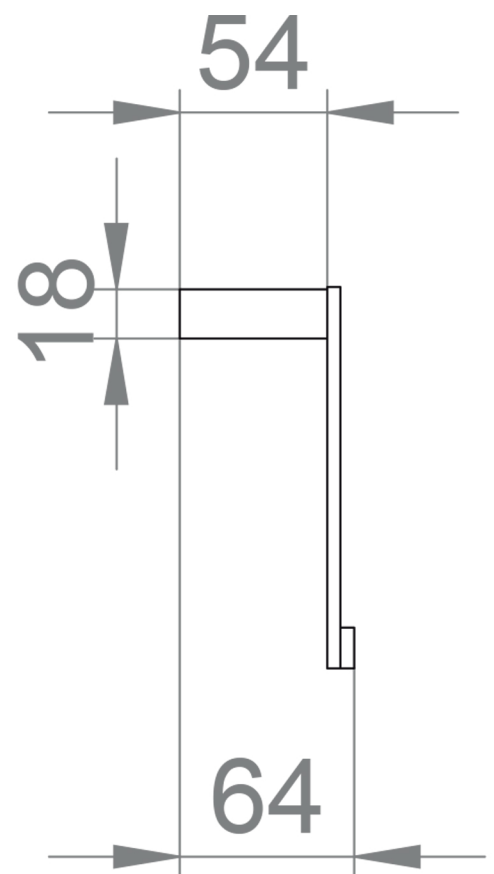

TOWEL RING

Category: Accessories

Material: Brass

Dimensions: 7" (L) x 5.5" (W) x 2.5" (H)

Description: Luxury towel ring.

*Numbers are in millimeters