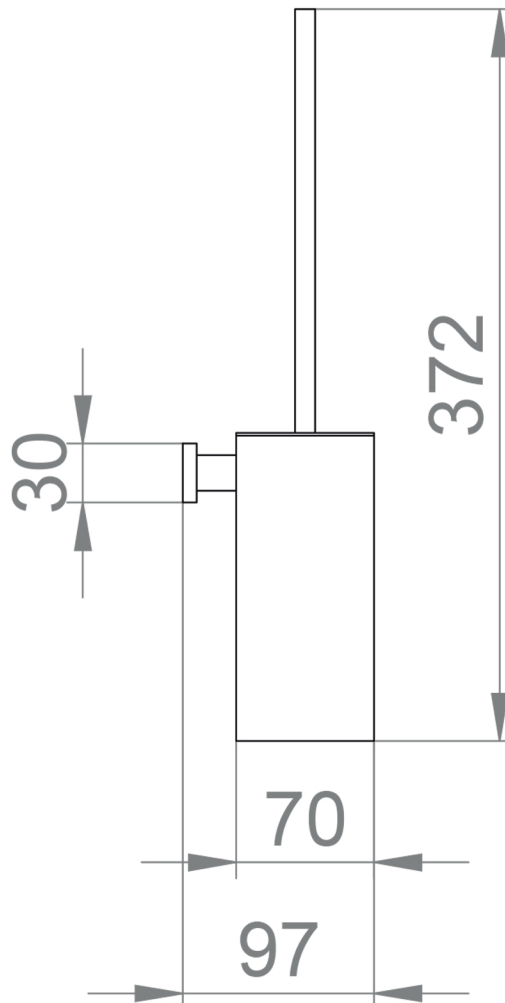

## WALL-MOUNTED BRUSH HOLDER

Category: Accessories

Material: Brass

Dimensions:

14.6"(L) x 2.7"(W) x 3.8"(H)

Description: Luxury wall-mounted brush holder.

\*Numbers are in millimeters