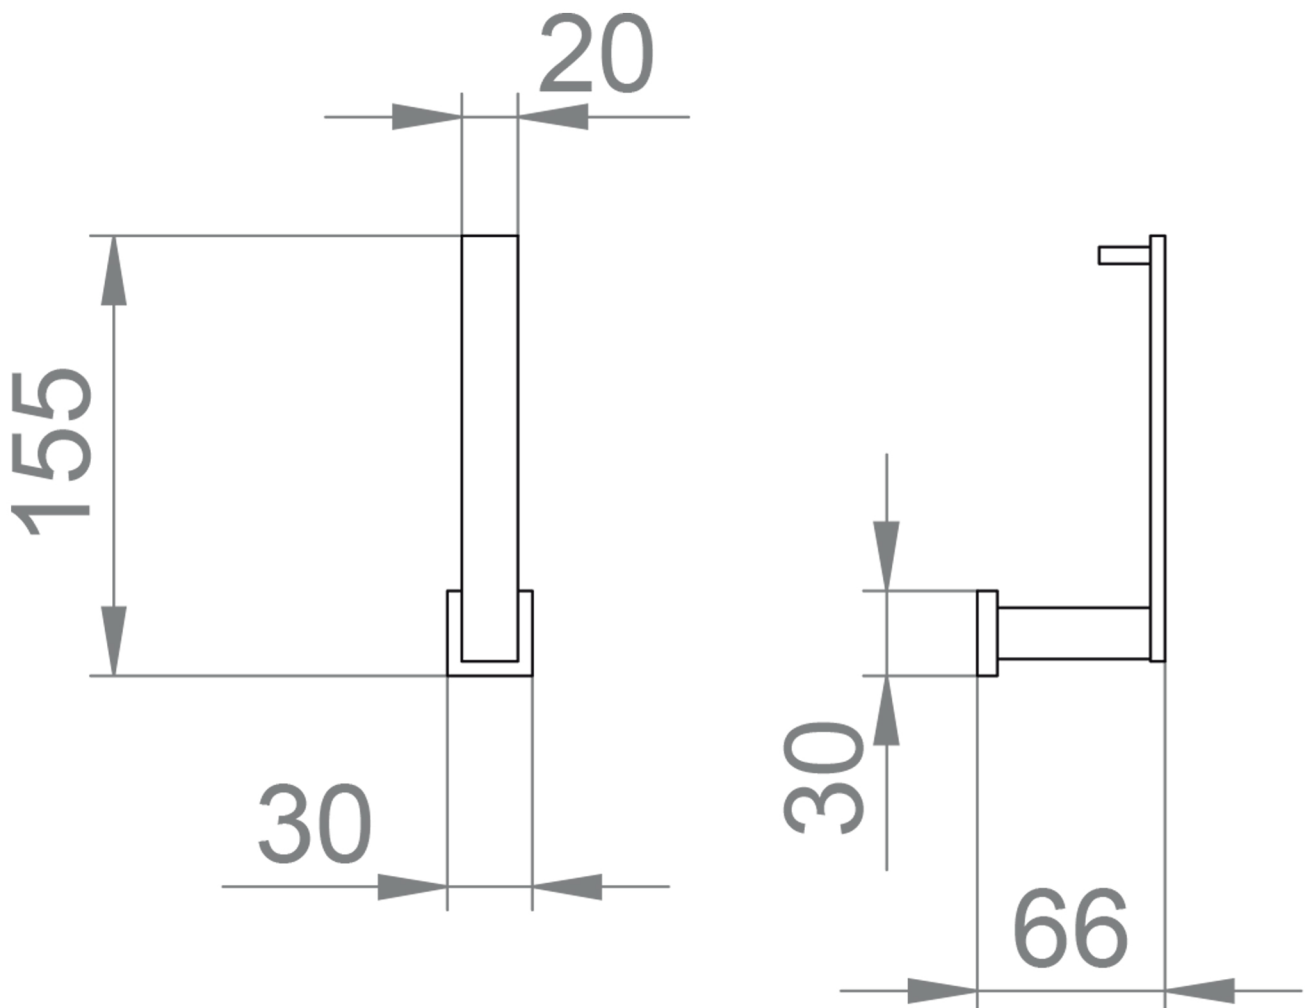

## WALL-MOUNTED ROLL HOLDER

Category: Accessories

Material: Brass

Dimensions: 6.1" (L) x 1.1" (W) x 2.5" (H)

Description: Luxury wall-mounted roll holder.

\*Numbers are in millimeters