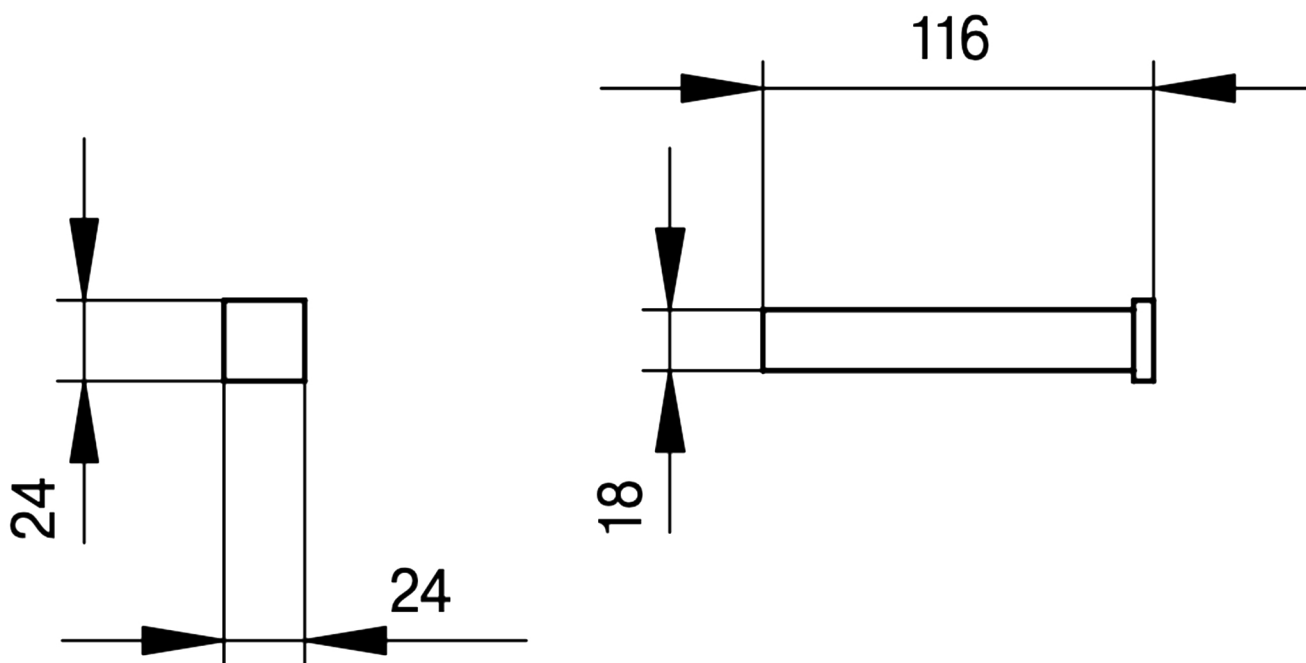

## ROLL HOLDER

Category: Accessories

Material: Brass

Dimensions: 1"(L) x 1"(W) x 4.5"(H)

Description: Luxury roll holder.

\*Numbers are in millimeters