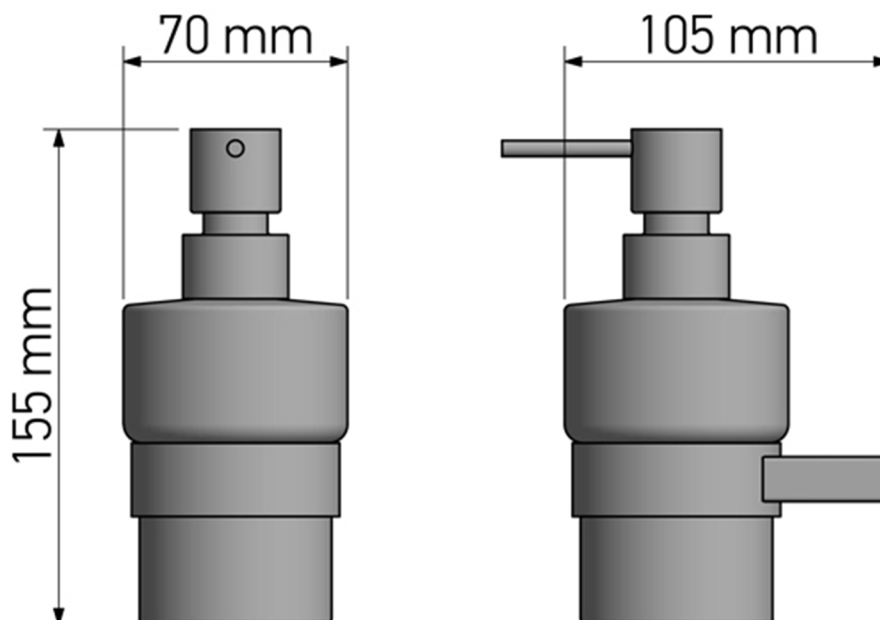

WALL-MOUNTED SOAP DISPENSER

Category: Accessories

Material: Brass

Dimensions:

6.1" (L) x 2.7" (W) x 4.1" (H)

Description: Luxury wall-mounted soap dispenser.

*Numbers are in millimeters