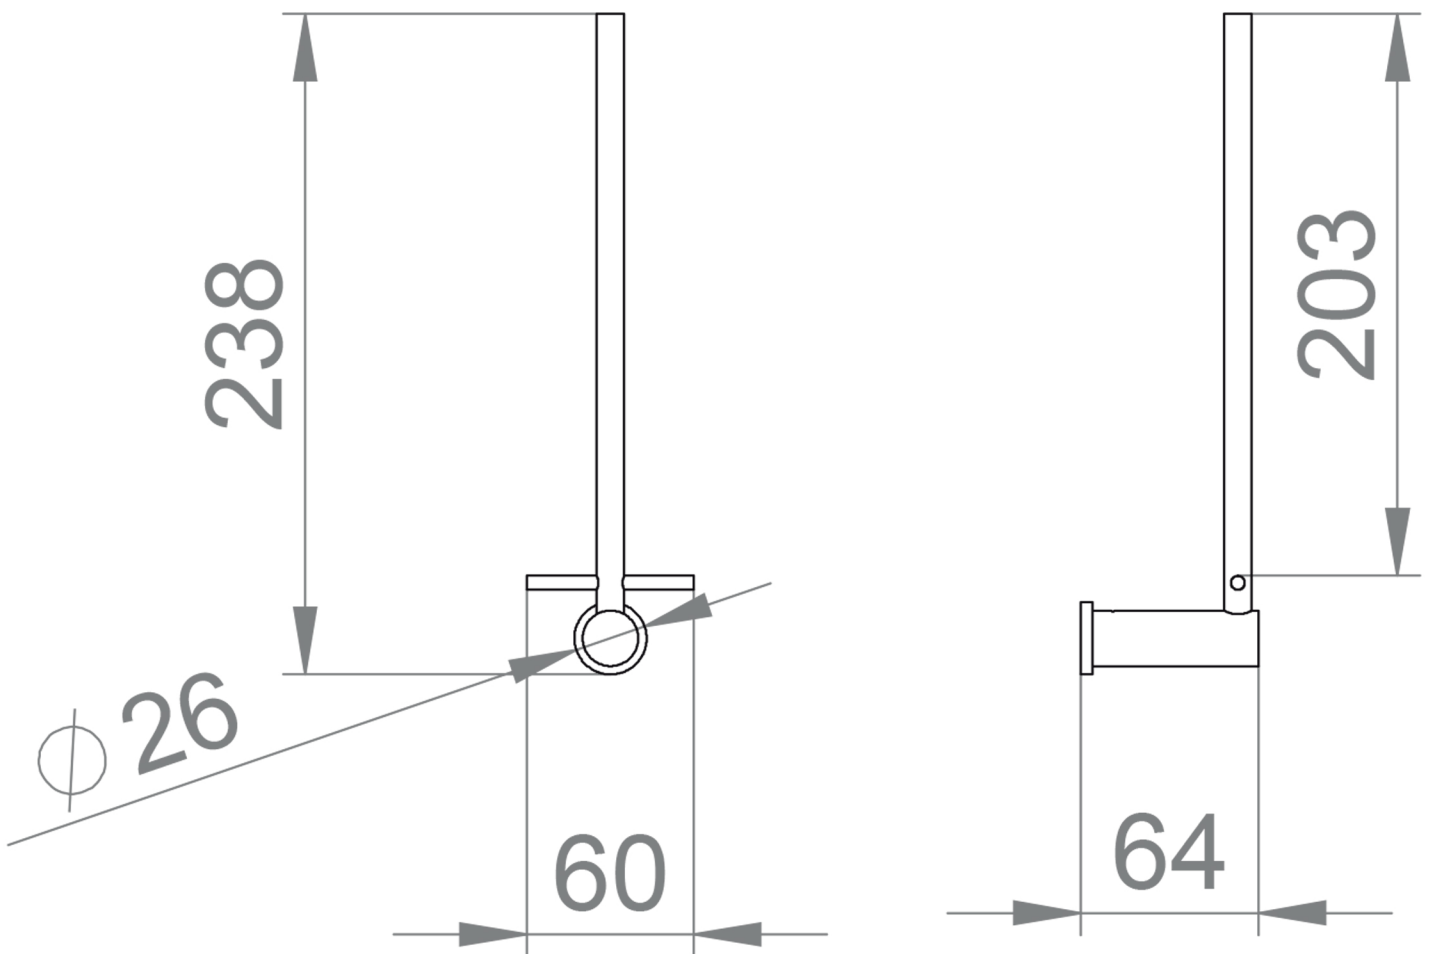

WALL-MOUNTED ROLL HOLDER REVERSE VERTICAL

Category: Accessories

Material: Brass

Dimensions: 9.3"(L) x 2.3"(W) x 2.5"(H)

Description: Luxury wall-mounted
roll holder reverse vertical.

*Numbers are in millimeters