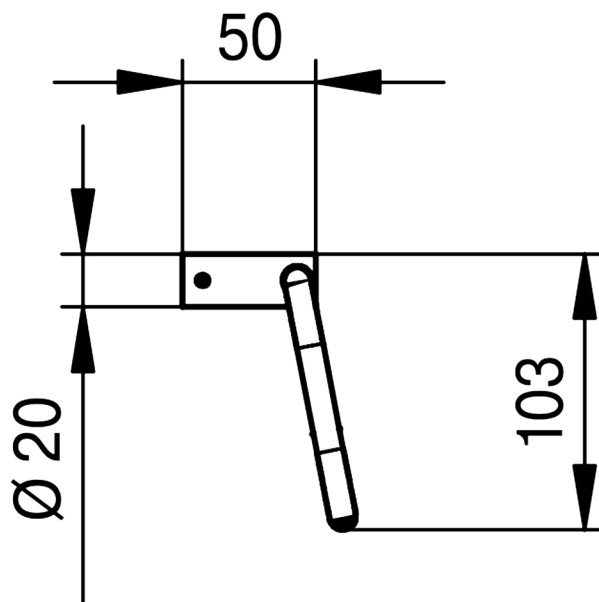

WALL-MOUNTED ROLL HOLDER

Category: Accessories

Material: Brass

Dimensions: 6.6"(L) x 4"(W) x 2"(H)

Description: Luxury wall-mounted roll holder.

*Numbers are in millimeters