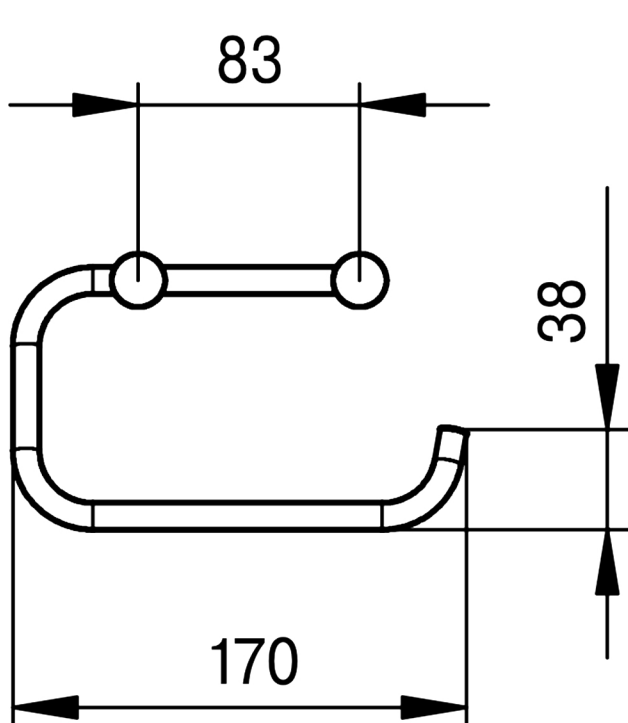

WALL-MOUNTED ROLL HOLDER

Category: Accessories

Material: Brass

Dimensions: 6.6"(L) x 4"(W) x 2"(H)

Description: Luxury wall-mounted roll holder.

*Numbers are in millimeters