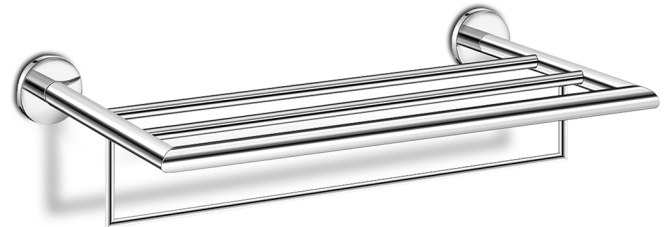

ROUND TOWEL RACK

Category: Accessories

Material: Brass

Dimensions:

19.6"(L) x 11.6"(W) x 3.5"(H)

Description: Luxury round towel rack.

*Numbers are in millimeters