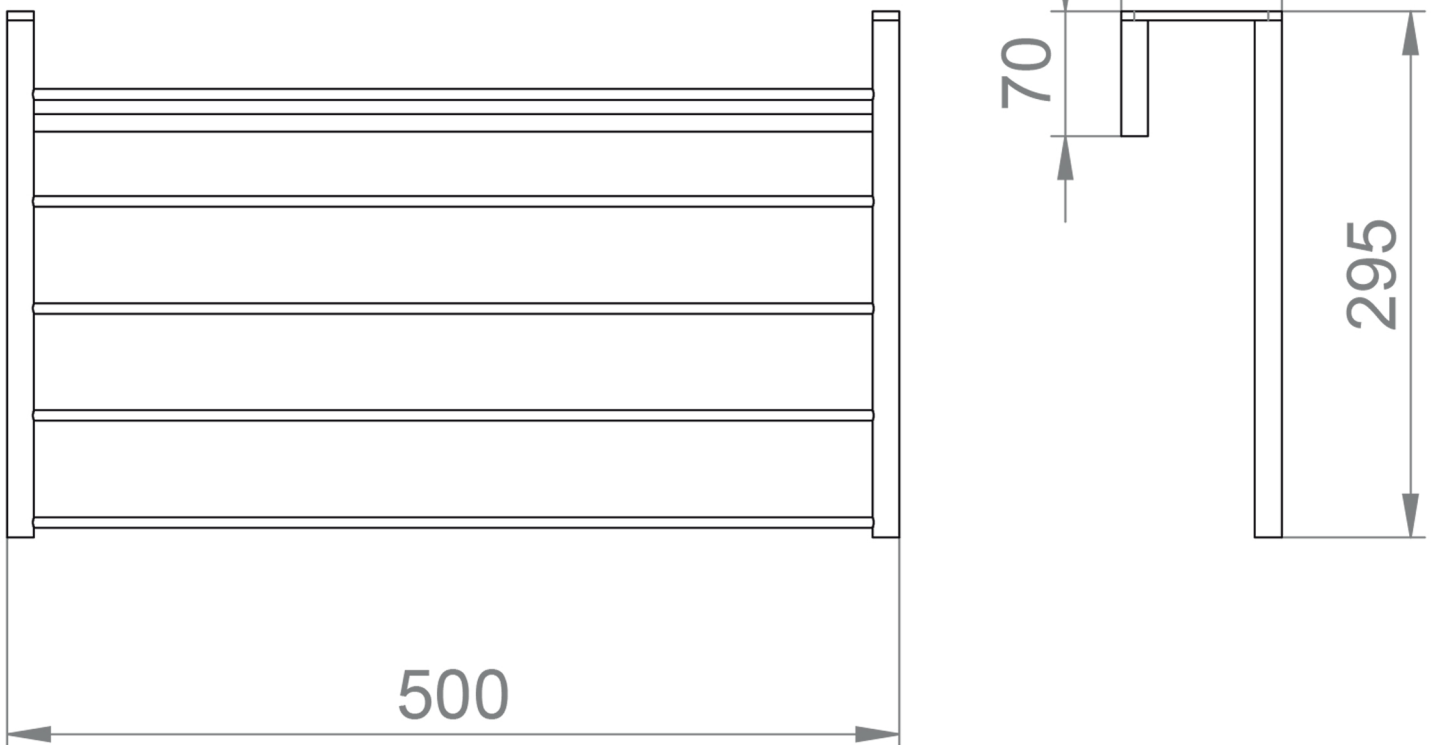

ROUND TOWEL RACK

Category: Accessories

Material: Brass

Dimensions:

19.6"(L) x 11.6"(W) x 3.5"(H)

Description: Luxury round towel rack.

*Numbers are in millimeters