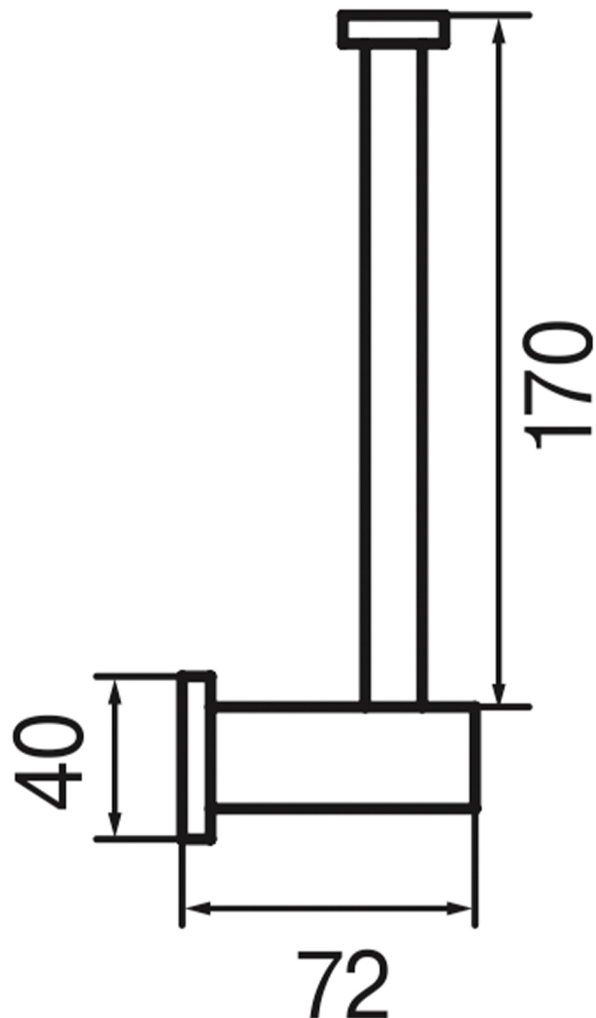

SKIP DIAMOND

Model: Skip Diamond

Category: Accessories

Material: Brass

Dimensions: 1.5" (L) x 1.5" (W) x 7.9" (H)

Description: Luxury roll holder in polished chrome finish.

*Numbers are in millimeters