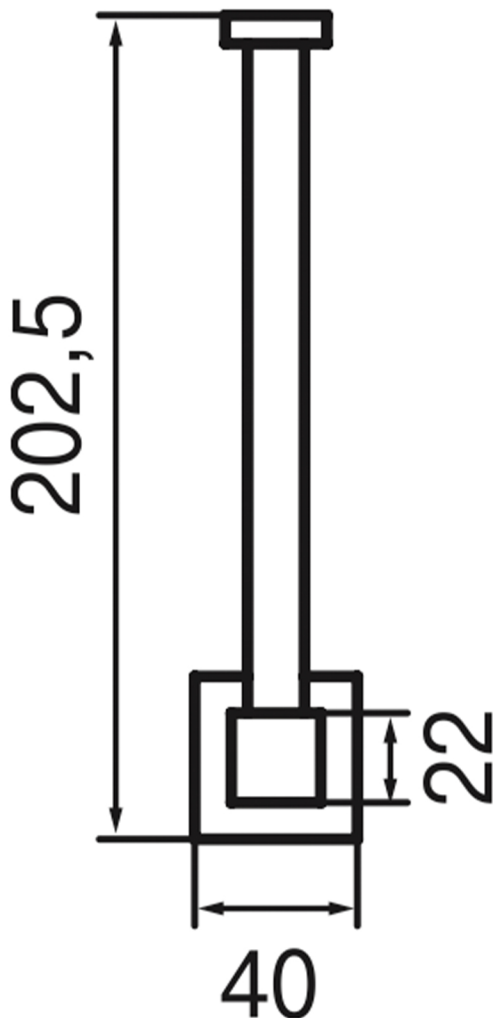

SKIP DIAMOND

Model: Skip Diamond

Category: Accessories

Material: Brass

Dimensions: 1.5" (L) x 1.5" (W) x 7.9" (H)

Description: Luxury roll holder in polished chrome finish.

*Numbers are in millimeters