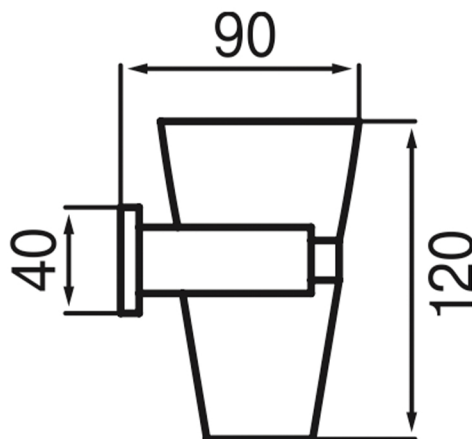

SKIP DIAMOND

Model: Skip Diamond

Category: Accessories

Material: Brass

Dimensions: 3.5" (L) x 2.8" (W) x 4.7" (H)

Description: Luxury tumbler holder in polished chrome finish.

*Numbers are in millimeters