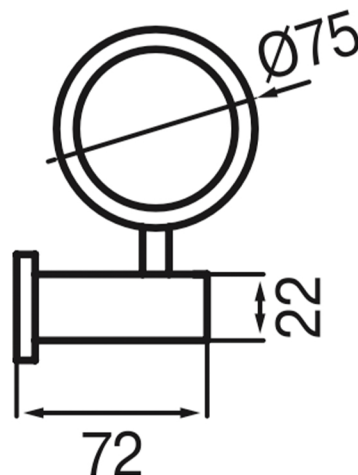

SKIP DIAMOND

Model: Skip Diamond

Category: Accessories

Material: Brass

Dimensions: 3.5" (L) x 2.8" (W) x 4.7" (H)

Description: Luxury tumbler holder in polished chrome finish.

*Numbers are in millimeters