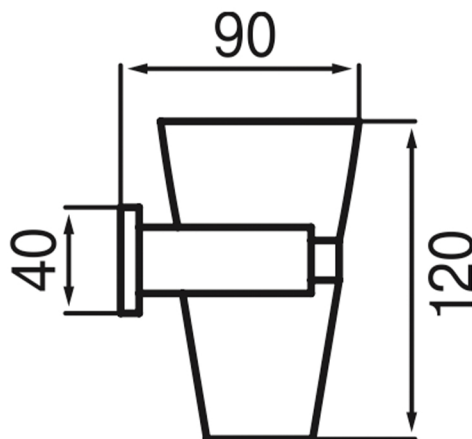

SKIP DIAMOND

Model: Skip Diamond

Category: Accessories

Material: Brass

Dimensions: 3.5" (L) x 2.8" (W) x 4.7" (H)

Description: Luxury tumbler holder in polished gold finish.

*Numbers are in millimeters