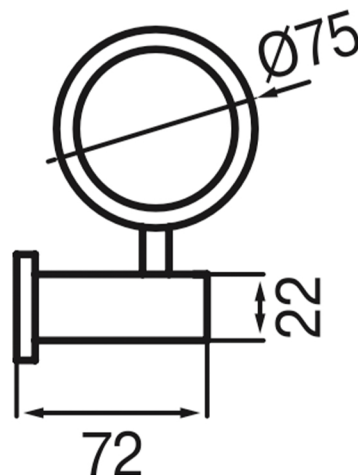

SKIP DIAMOND

Model: Skip Diamond

Category: Accessories

Material: Brass

Dimensions: 3.5" (L) x 2.8" (W) x 4.7" (H)

Description: Luxury tumbler holder in polished gold finish.

*Numbers are in millimeters