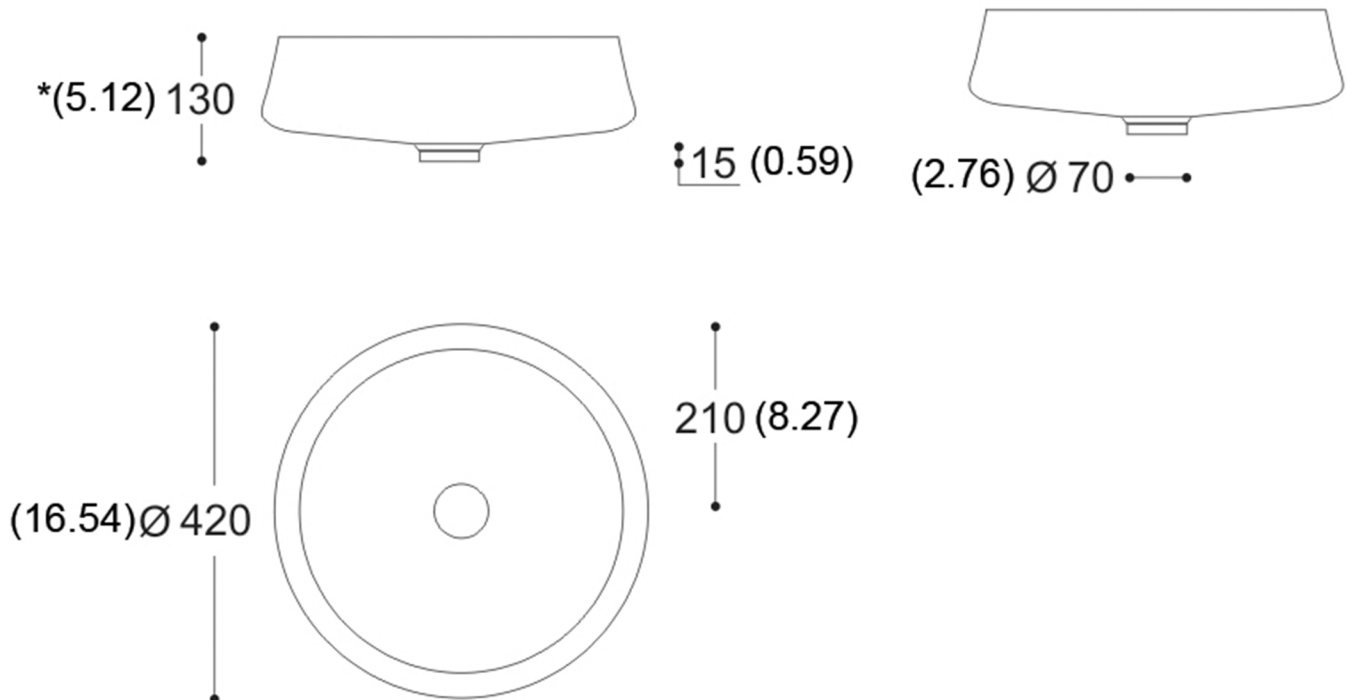

ALUMIX EXTE

Model: ALUMIX EXTE

Category: Bathroom Sink

Material: Aluminum

Dimensions:

16.5"(L) x 16.5"(W) x 5.5"(D)

Description: Luxury bathroom sink in brown and black finish.

*Numbers in parenthesis are in inches