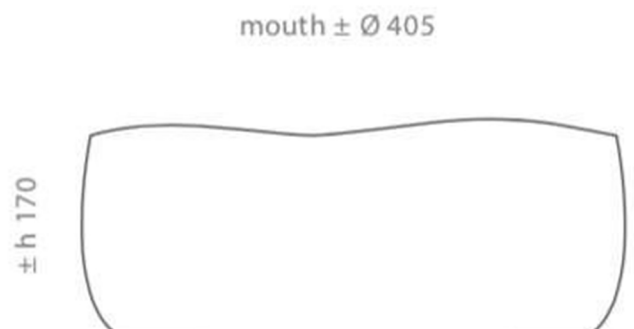

MODE LUX

Model: Mode Lux

Category: Bathroom Sink

Material: Aluminum Alloy

Dimensions:

16.5"(L) x 16.5"(W) x 6.7"(D)

Description: Luxury bathroom sink in bronze finish.

*Numbers are in millimeters