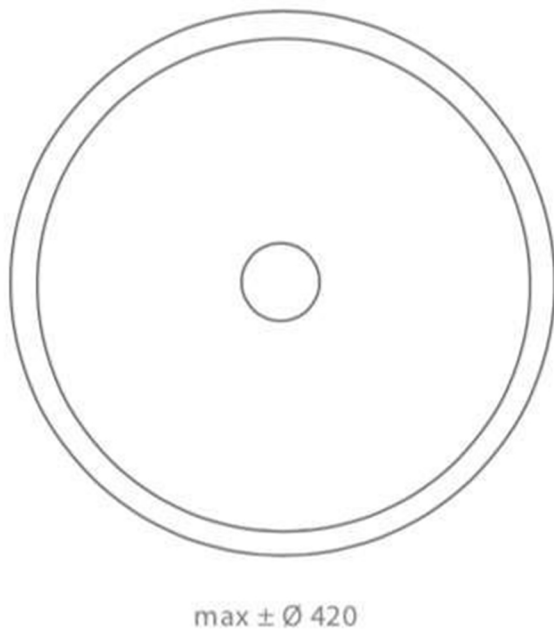

MODE LUX

Model: Mode Lux

Category: Bathroom Sink

Material: Aluminum Alloy

Dimensions:

16.5"(L) x 16.5"(W) x 6.7"(D)

Description: Luxury bathroom sink in bronze finish.

*Numbers are in millimeters