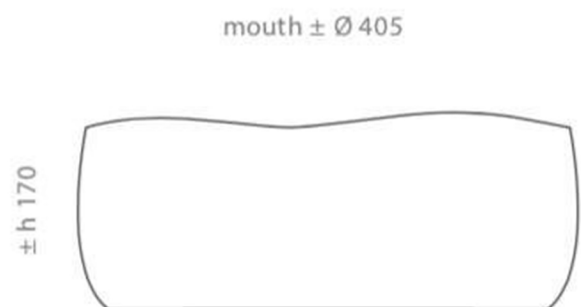

## MODE LUX

Model: MODE LUX

Category: Bathroom Sink

Material: Aluminum Alloy

Dimensions: 16.5" (L) x 16.5" (W) x 6.7" (D)

Description: Luxury bathroom sink in gold finish.

max  $\pm \varnothing$  420

\*Numbers are in millimeters