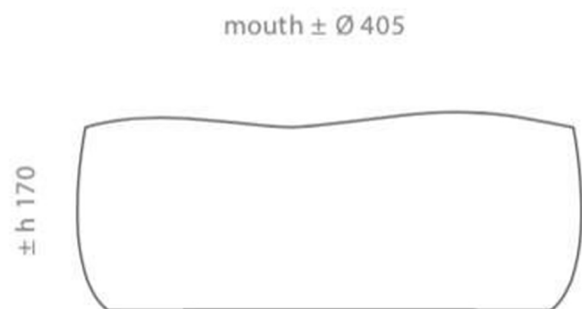

MODE LUX

Model: MODE LUX

Category: Bathroom Sink

Material: Aluminum Alloy

Dimensions:

16.5"(L) x 16.5"(W) x 6.7"(D)

Description: Luxury bathroom sink in silver finish.

max $\pm \varnothing$ 420

*Numbers are in millimeters