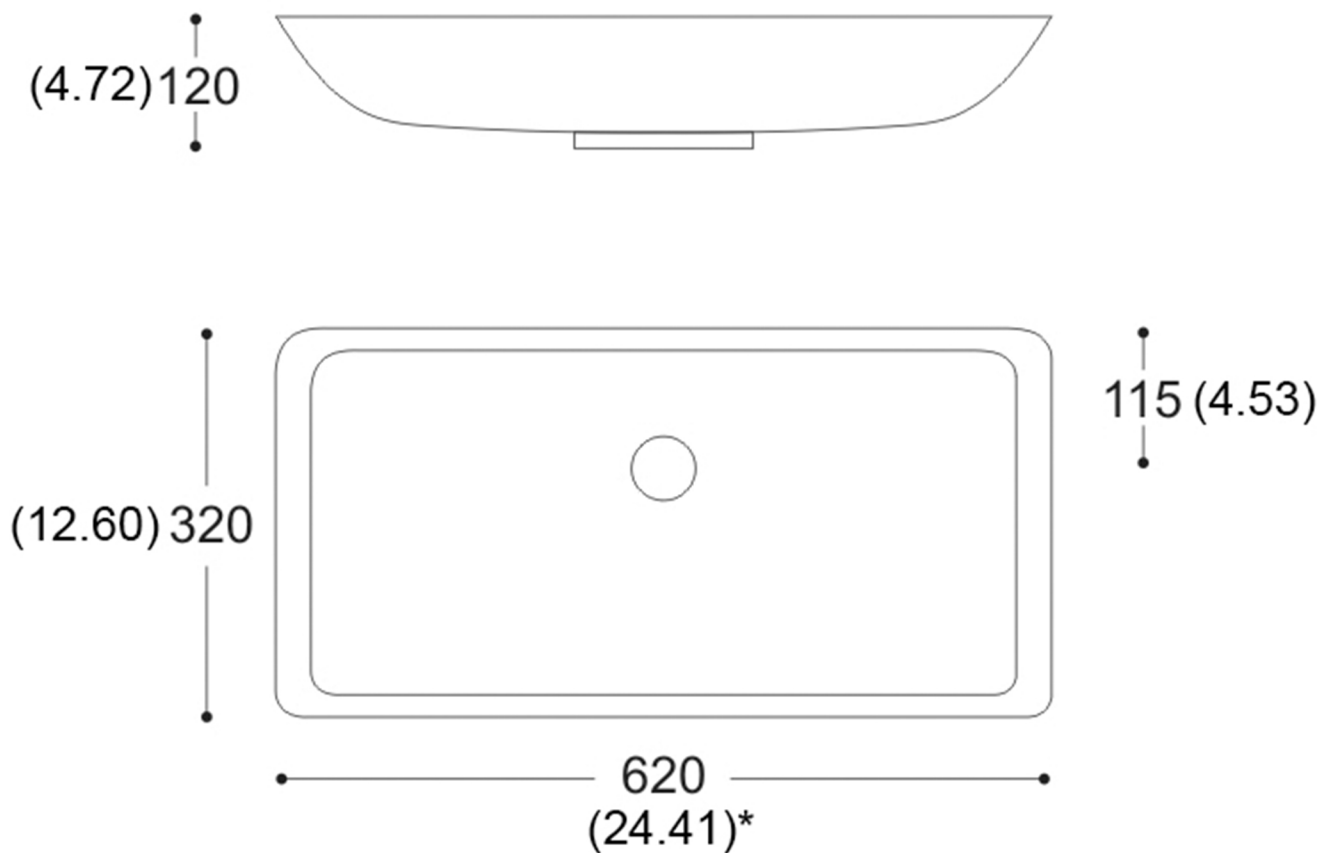

## ALUMIX NEK

Model: ALUMIX NEK

Category: Bathroom Sink

Material: Aluminum

Dimensions: 24.5"(L) x 12.2"(W) x 5"(D)

Description: Luxury bathroom sink in white finish.

\*Numbers in parenthesis are in inches