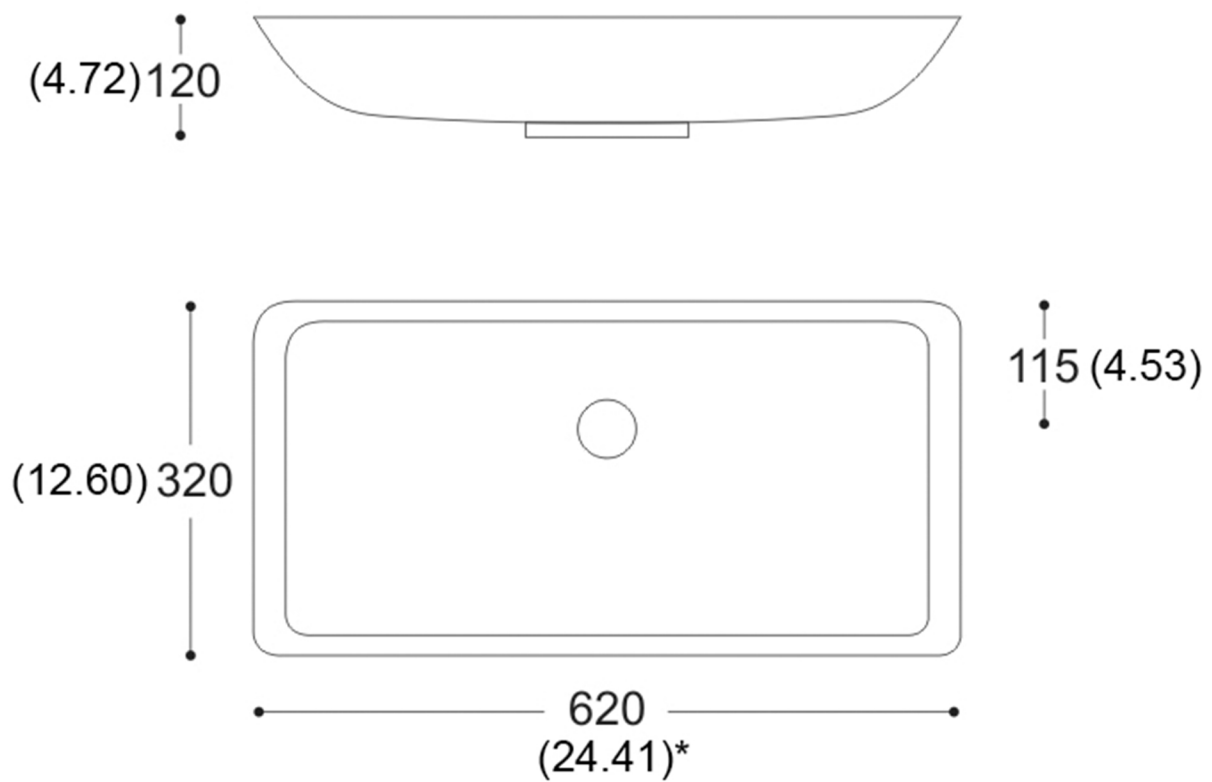

ALUMIX NEK LUX

Model: ALUMIX NEK LUX

Category: Bathroom Sink

Material: Aluminum

Dimensions: 24.5"(L) x 12.2"(W) x 5"(D)

Description: Luxury bathroom sink in white and silver finish.

*Numbers in parenthesis are in inches