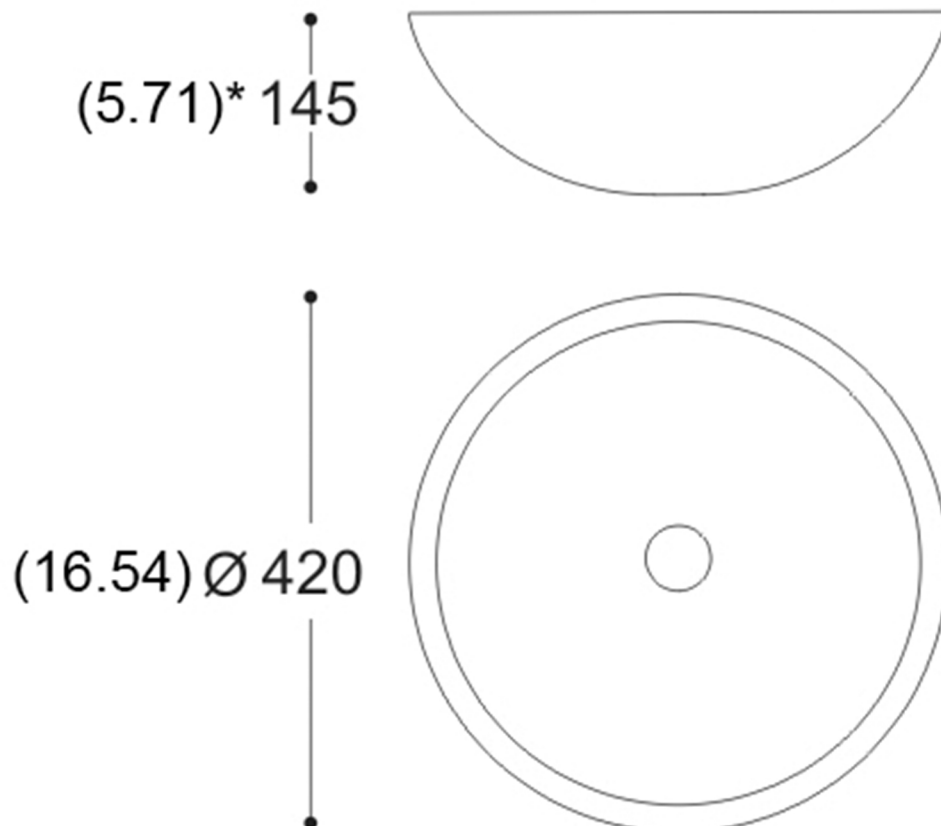

MOSAIC

Model: Mosaic
Category: Bathroom Sink
Material: Glass
Dimensions:
16.5"(L) x 16.5"(W) x 5.7"(D)

Description: Luxury bathroom sink in silver finish.

*Numbers in parenthesis are in inches