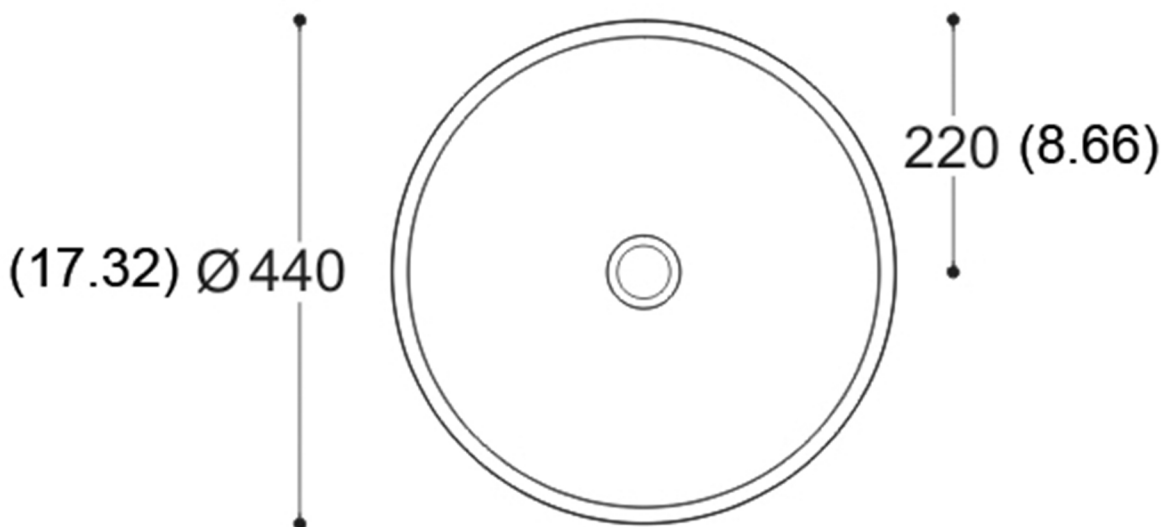

VETRO FREDDO WAVE

Model: VETRO FREDDO WAVE

Category: Bathroom Sink

Material: Glass

Dimensions: 17.4" (L) x 17.4" (W) x 6" (D)

Description: Luxury bathroom sink in white finish.

*Numbers in parenthesis are in inches