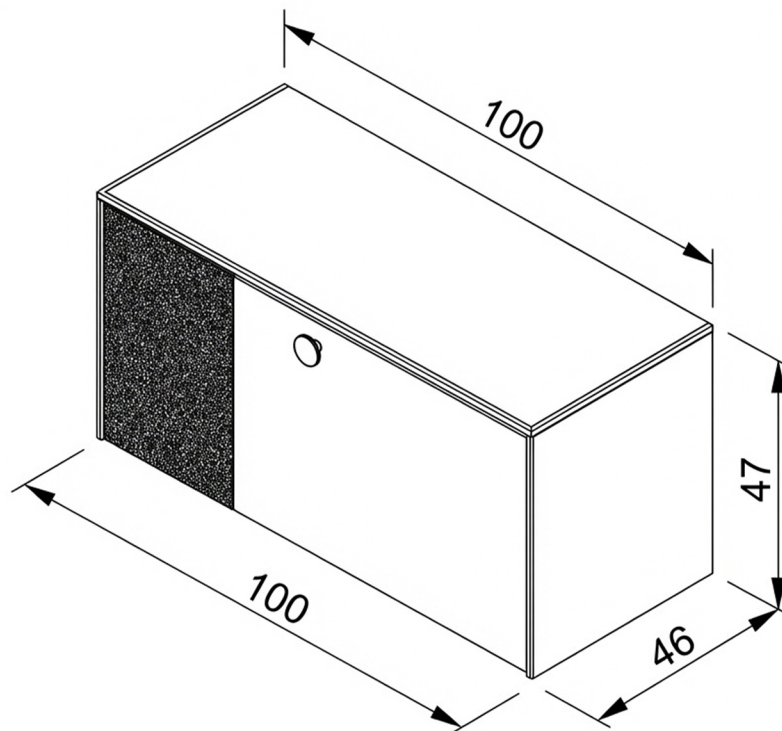

FUSIONE

Category: Bathroom Vanity

Material: Wood & Murano Crystals

Dimensions:

39.3" (W) x 18.1" (D) x 18.5" (H)

Technical Data

*Numbers are in centimeters