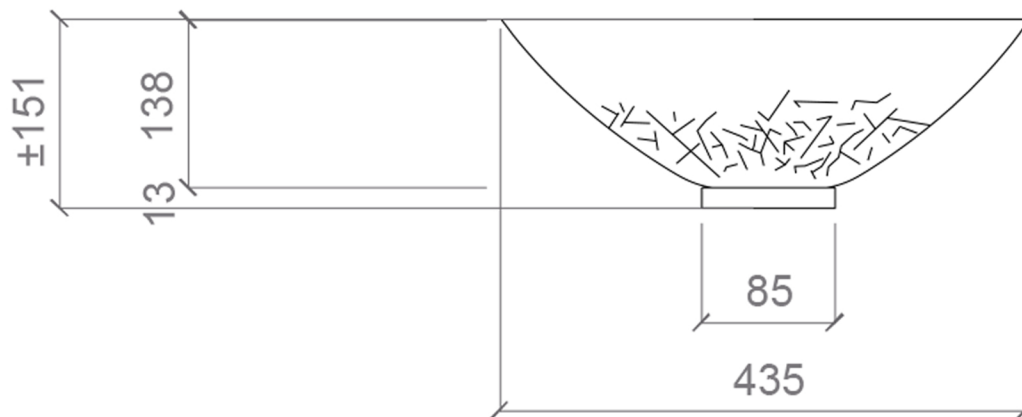

ICE OVAL SMALL

Model: ICE OVAL SMALL
Category: Bathroom Sink
Material: Crystal

Dimensions:
17.1"(L) x 11.4"(W) x 5.4"(H)

Description: Countertop washbasin
fashioned from crystal 24% lead
content, hand-bevelled .

*Numbers are in millimeters