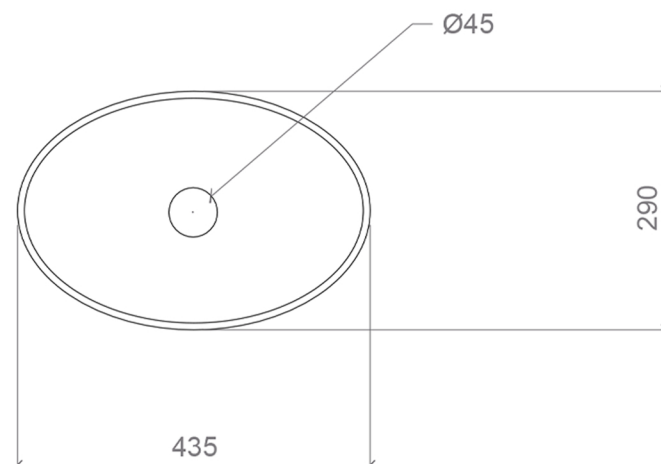

ICE OVAL SMALL

Model: ICE OVAL SMALL
Category: Bathroom Sink
Material: Crystal

Dimensions:
17.1"(L) x 11.4"(W) x 5.4"(H)

Description: Countertop washbasin
fashioned from crystal 24% lead
content, hand-bevelled .

*Numbers are in millimeters