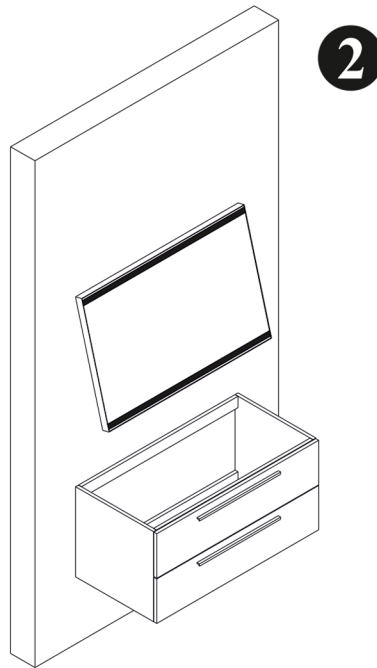

CRO120

Category: Bathroom Vanity

Material: Metal and Leather

Dimensions:

47.2"(W) x 19.6"(D) x 13.7"(H)

Colors:

Dark
Crocodile

Light
Crocodile

White
Crocodile

Technical Data

*Numbers are in inches

Carrier is mounted on the wall
with specified dimension

Hang the upper unit
and sink cabinet

Place the cabinet to wall as balanced.
Install the iron hanger to the wall
and cabinet to make the cabinet fix.

Get the countertop
and place it on the cabinet.

Fill up silicon between
the bench and well.