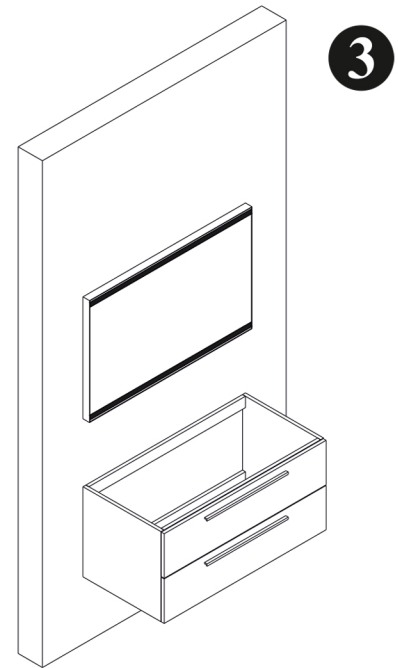

CRO120

Category: Bathroom Vanity

Material: Metal and Leather

Dimensions:

47.2"(W) x 19.6"(D) x 13.7"(H)

Colors:

Dark
Crocodile

Light
Crocodile

White
Crocodile

Technical Data

*Numbers are in inches

Carrier is mounted on the wall
with specified dimension

Hang the upper unit
and sink cabinet

Place the cabinet to wall as balanced.
Install the iron hanger to the wall
and cabinet to make the cabinet fix.

Get the countertop
and place it on the cabinet.

Fill up silicon between
the bench and well.