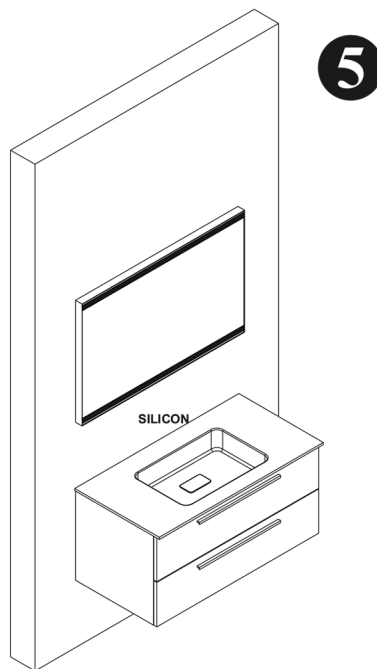

CRO120

Category: Bathroom Vanity

Material: Metal and Leather

Dimensions:

47.2"(W) x 19.6"(D) x 13.7"(H)

Colors:

Dark
Crocodile

Light
Crocodile

White
Crocodile

Technical Data

*Numbers are in inches

Carrier is mounted on the wall
with specified dimension

Hang the upper unit
and sink cabinet

Place the cabinet to wall as balanced.
Install the iron hanger to the wall
and cabinet to make the cabinet fix.

Get the countertop
and place it on the cabinet.

Fill up silicon between
the bench and well.