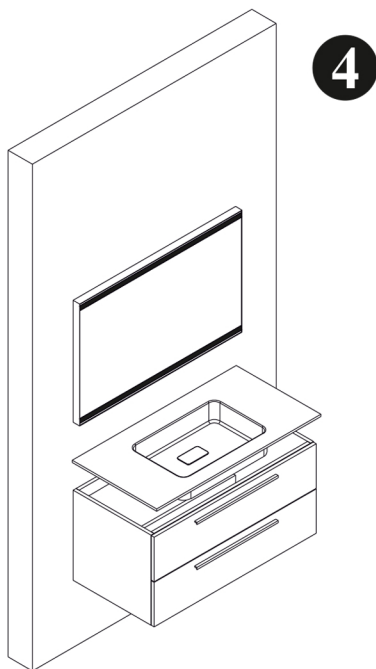

CRO120

Category: Bathroom Vanity

Material: Metal and Leather

Dimensions:

47.2"(W) x 19.6"(D) x 13.7"(H)

Colors:

Dark
Crocodile

Light
Crocodile

White
Crocodile

Technical Data

*Numbers are in inches

Carrier is mounted on the wall
with specified dimension

Hang the upper unit
and sink cabinet

Place the cabinet to wall as balanced.
Install the iron hanger to the wall
and cabinet to make the cabinet fix.

Get the countertop
and place it on the cabinet.

Fill up silicon between
the bench and well.