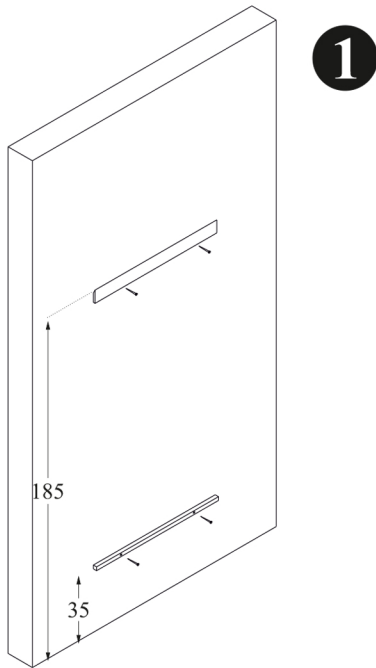

CRO120

Category: Bathroom Vanity

Material: Metal and Leather

Dimensions:

47.2"(W) x 19.6"(D) x 13.7"(H)

Colors:

Dark
Crocodile

Light
Crocodile

White
Crocodile

Technical Data

*Numbers are in inches

Carrier is mounted on the wall
with specified dimension

Hang the upper unit
and sink cabinet

Place the cabinet to wall as balanced.
Install the iron hanger to the wall
and cabinet to make the cabinet fix.