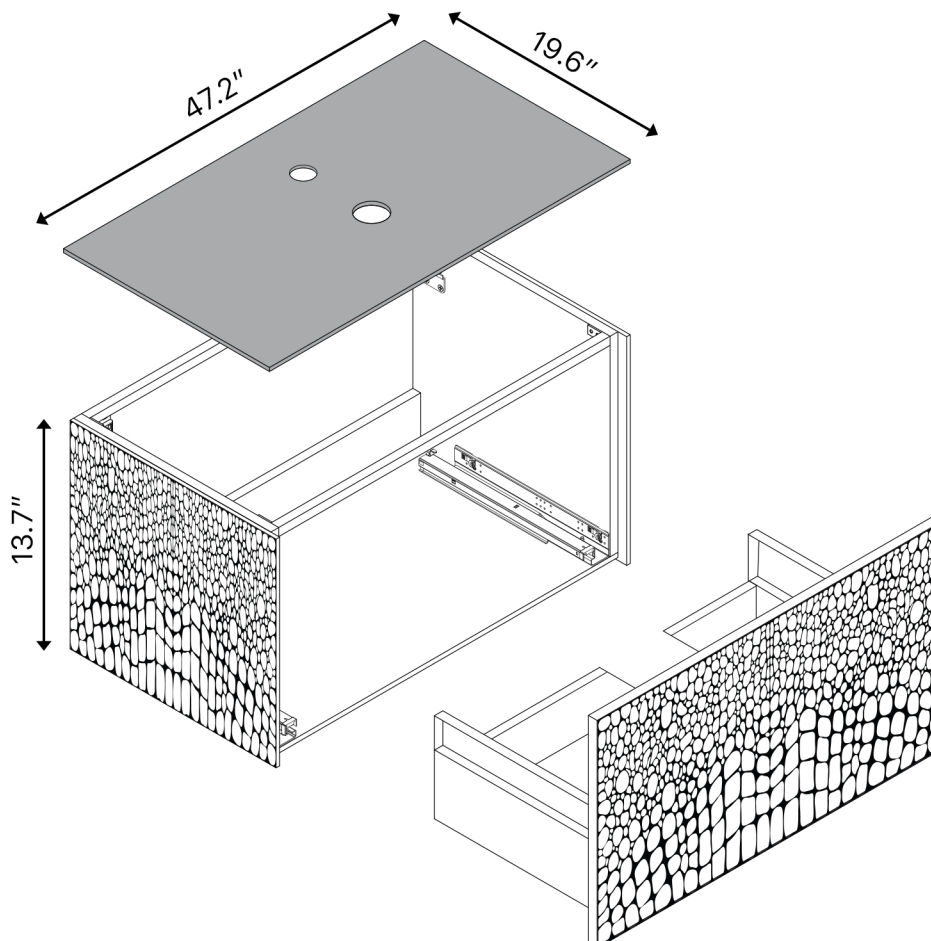

CRO120

Category: Bathroom Vanity

Material: Metal and Leather

Dimensions:

47.2"(W) x 19.6"(D) x 13.7"(H)

Colors:

Dark
Crocodile

Light
Crocodile

White
Crocodile

Technical Data

*Numbers are in inches

Carrier is mounted on the wall
with specified dimension

Hang the upper unit
and sink cabinet

Place the cabinet to wall as balanced.
Install the iron hanger to the wall
and cabinet to make the cabinet fix.

Get the countertop
and place it on the cabinet.

Fill up silicon between
the bench and well.