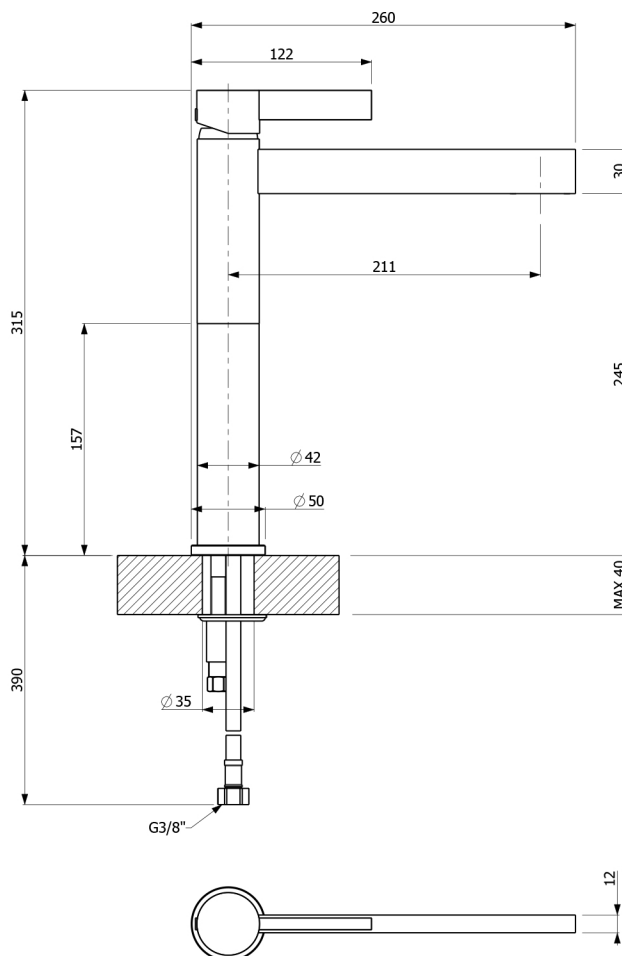

# CASO

**Category:** Bathroom Faucet

**Material:** Lead-Free Brass

**Dimensions:**

10.2"(L) x 1.9"(W) x 12.4"(H)

**Colors:**

## Technical Data

\*Numbers are in millimeters