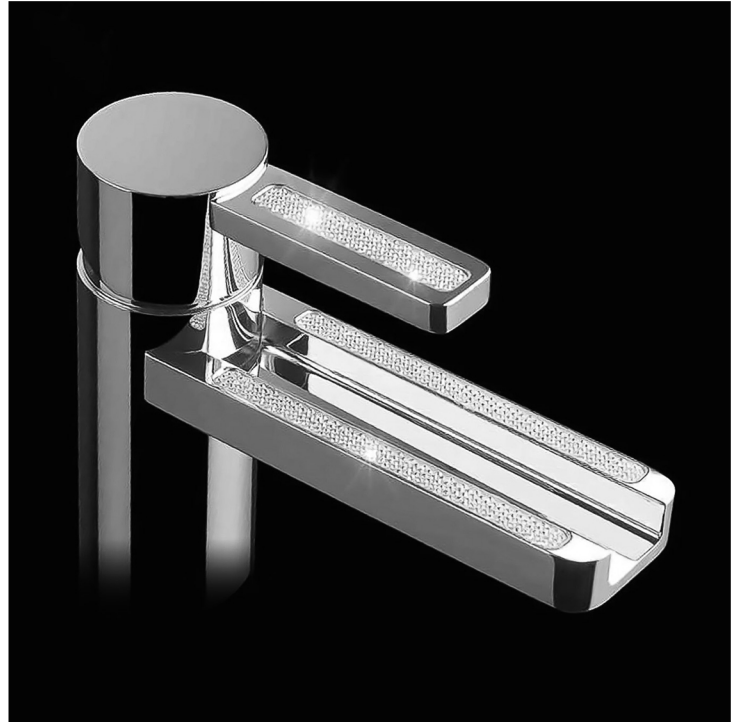

## Swarovski Crystal Bathroom Faucet

Category: Bathroom Faucet

Material: Lead-Free Brass

Dimensions: 7.7" (L) x 2" (W) x 12.3" (H)

Description: Luxury bathroom faucet in polished chrome finish.

\*Numbers are in millimeter