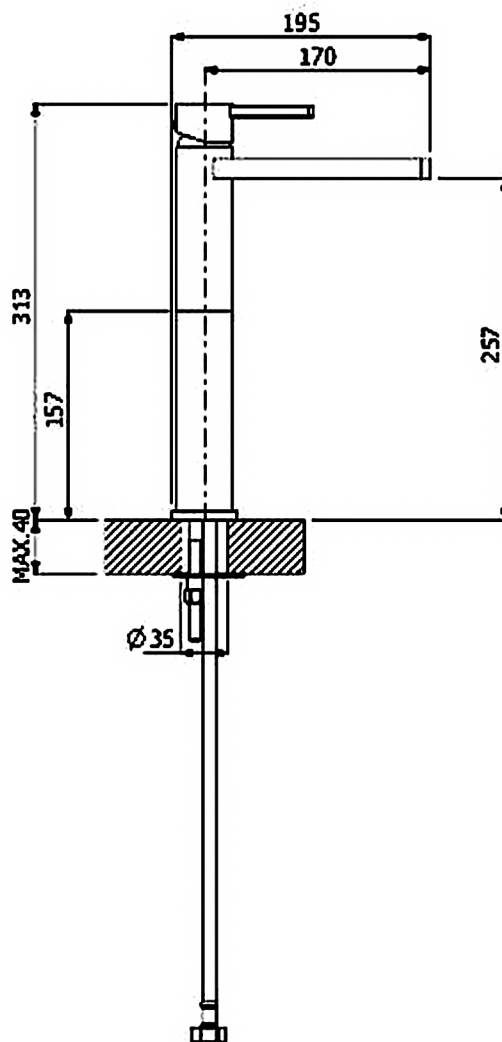

## Swarovski Crystal Bathroom Faucet

Category: Bathroom Faucet

Material: Lead-Free Brass

Dimensions: 7.7" (L) x 2" (W) x 12.3" (H)

Description: Luxury bathroom faucet in polished chrome finish.

\*Numbers are in millimeter