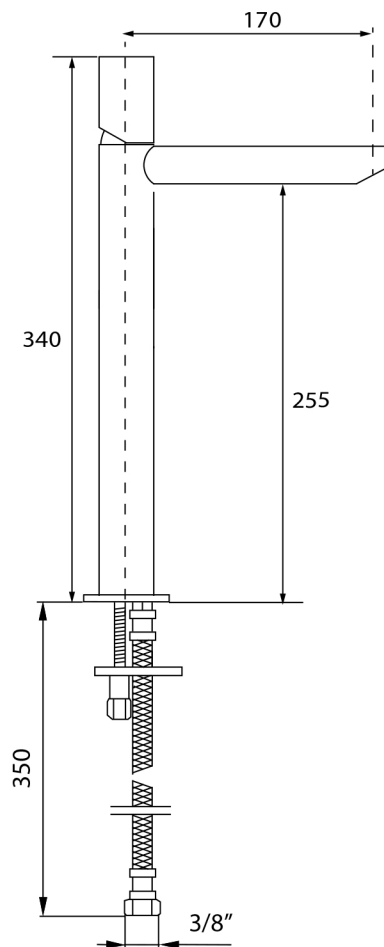

# AUX

**Category:** Bathroom Faucet

**Material:** Lead-Free Brass

**Dimensions:** 6.6" (L) x 1" (W) x 13.3" (H)

## Technical Data

\*Numbers are in millimeters