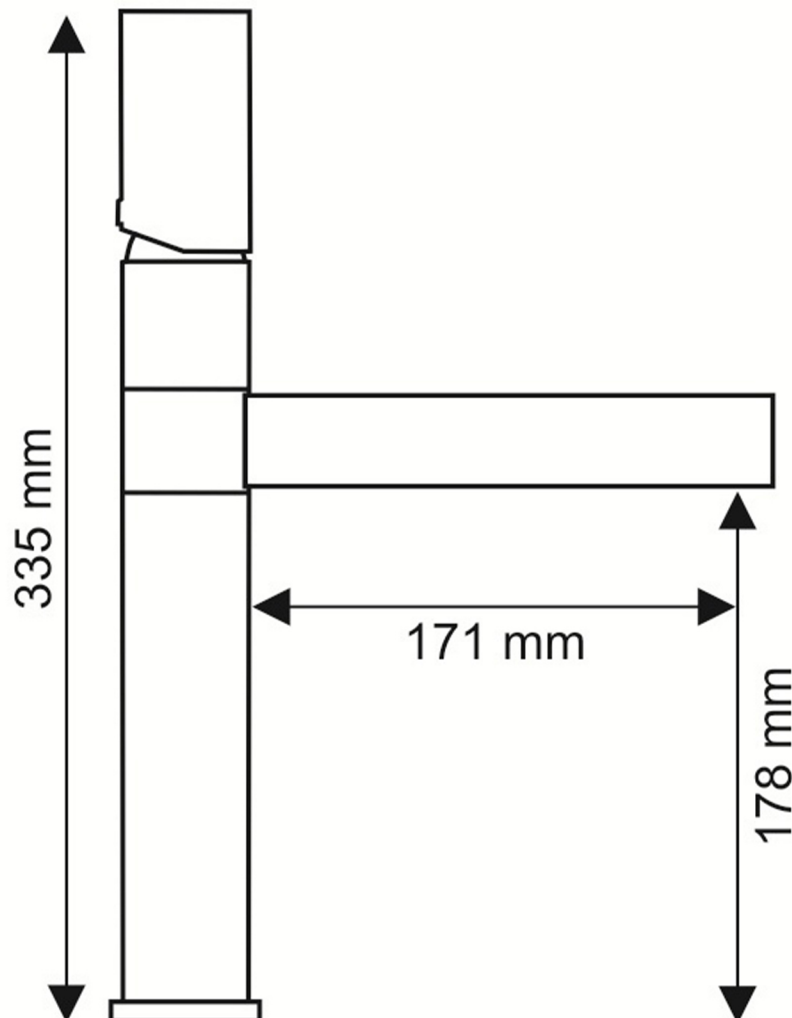

## CASO MAX

Category: Bathroom Faucet

Material: Lead-Free Brass

Dimensions: 11" (L) x 7" (W) x 7" (H)

Description: Luxury bathroom faucet in brushed nickel finish.

\*Numbers are in millimeter