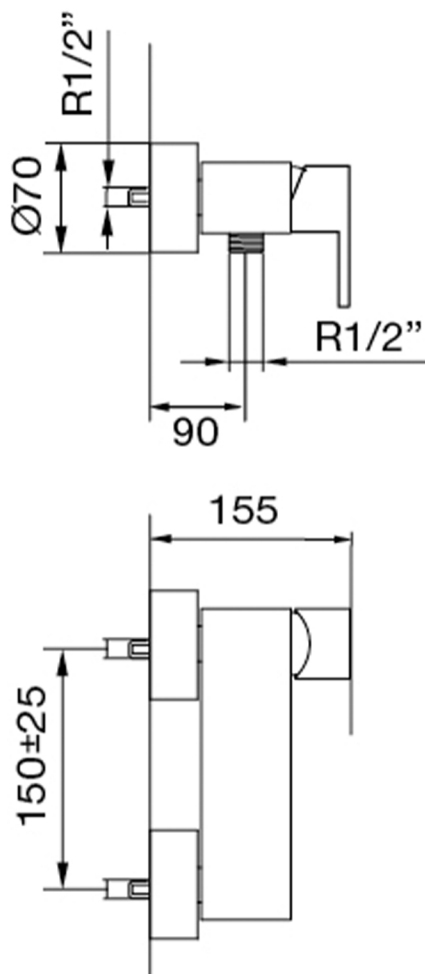

MODA

Category: Shower System

Material: Brass

Dimensions:

6.8" (L) x 2.7" (W) x 6.1" (H)

Colors:

Polished
Gold

Polished
Chrome

Technical Data

*Numbers are in millimeters