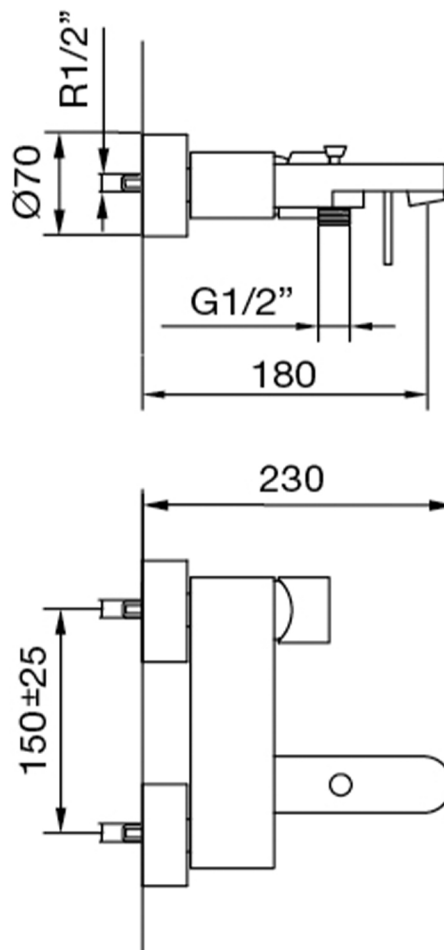

MODA

Category: Shower System

Material: Brass

Dimensions:

6.8" (L) x 2.7" (W) x 9.0" (H)

Colors:

Polished Gold Polished Chrome

Technical Data

*Numbers are in millimeters