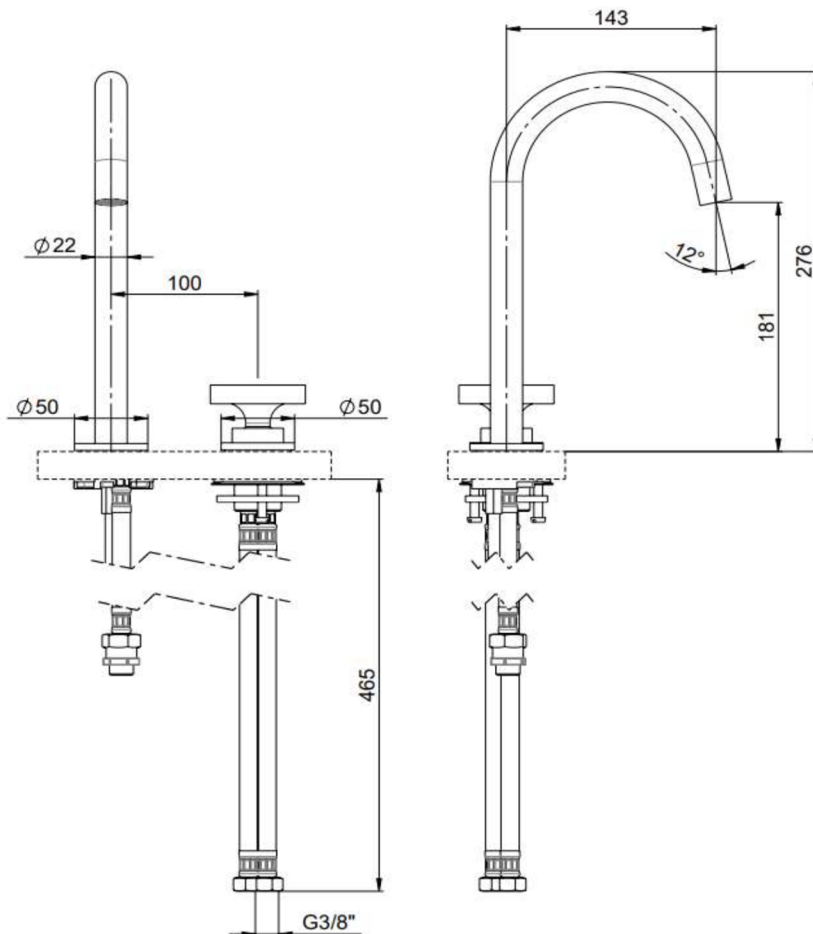

CIRCO

Category: Bathroom Faucet

Material: Brass

Dimensions:

3.9" (L) x 5.6" (W) x 10.8" (H)

Colors:

Polished
Gold

Brushed
Gold

Polished
Chrome

Technical Data

*Numbers are in millimeters