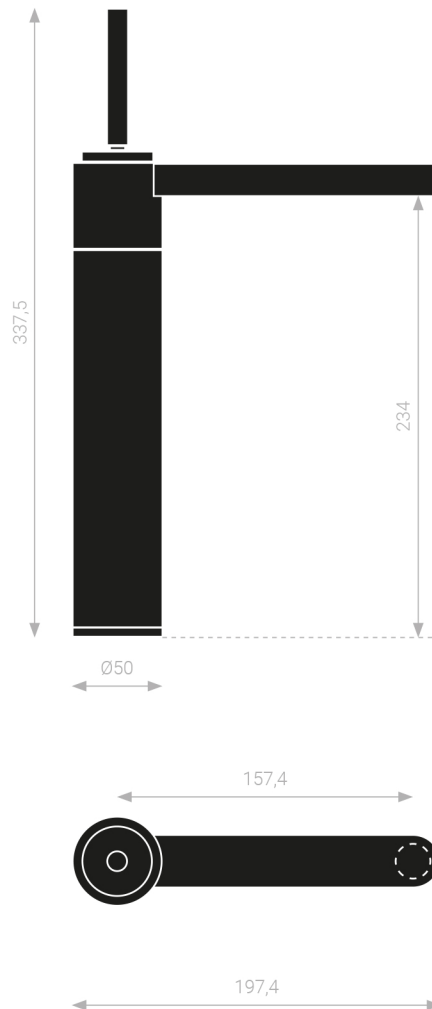

# CLIVIA XL

**Category:** Bathroom Faucet

**Material:** Crystal/Brass

**Dimensions:**

7.7" (L) x 1.9" (W) x 13.2" (H)

**Colors:**

Polished  
Gold

Satin  
Gold

## Technical Data

\*Numbers are in millimeters