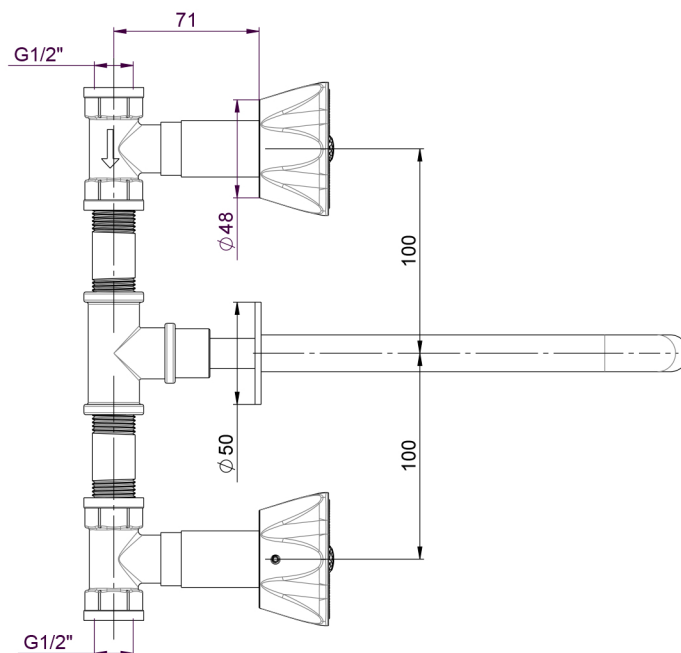

CLODETTE

Category: Bathroom Faucet

Material: Crystal/Brass

Spout Reach: 7.8"

Technical Data

*Numbers are in millimeters