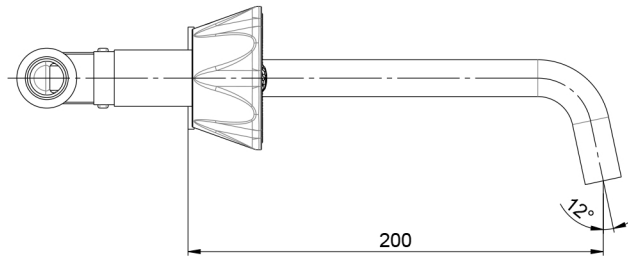

CLODETTE

Category: Bathroom Faucet

Material: Crystal/Brass

Spout Reach: 7.8"

Technical Data

*Numbers are in millimeters