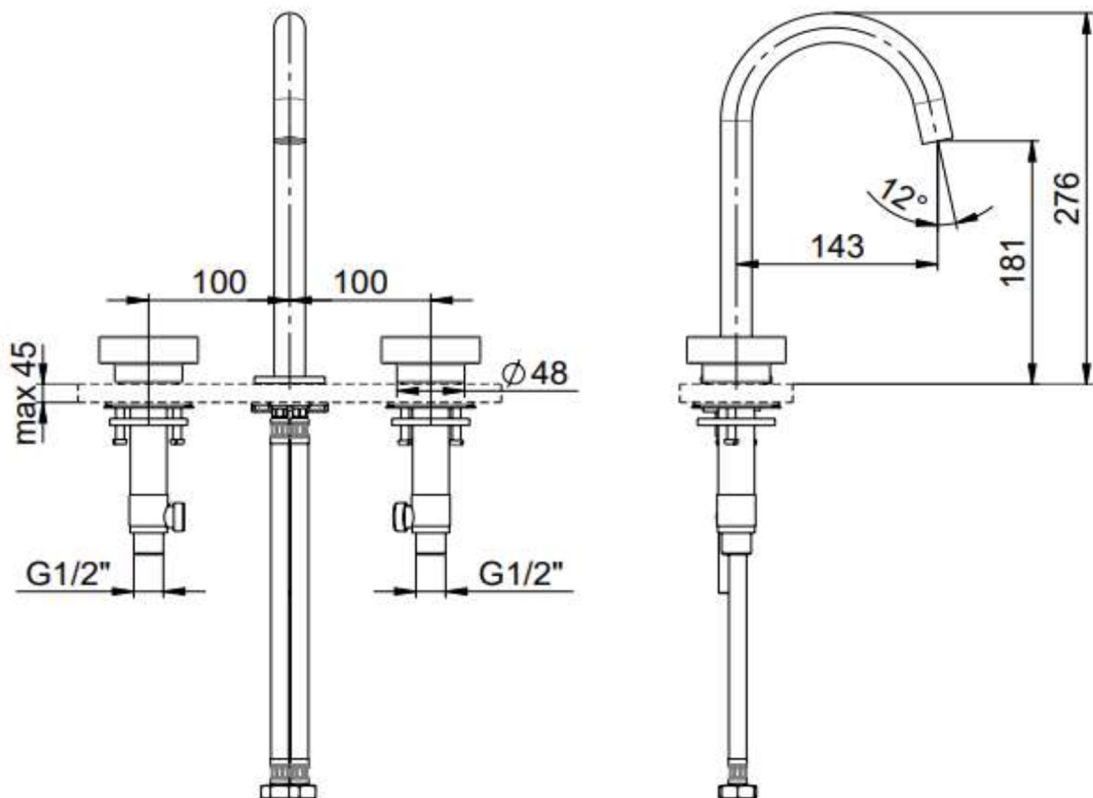

# CEMENTO

**Category:** Bathroom Faucet

**Material:** Brass

**Dimensions:**

7.8" (L) x 5.6" (W) x 10.8" (H)

**Colors:**

Matt  
Nickel

Polished  
Chrome

## Technical Data

\*Numbers are in millimeters