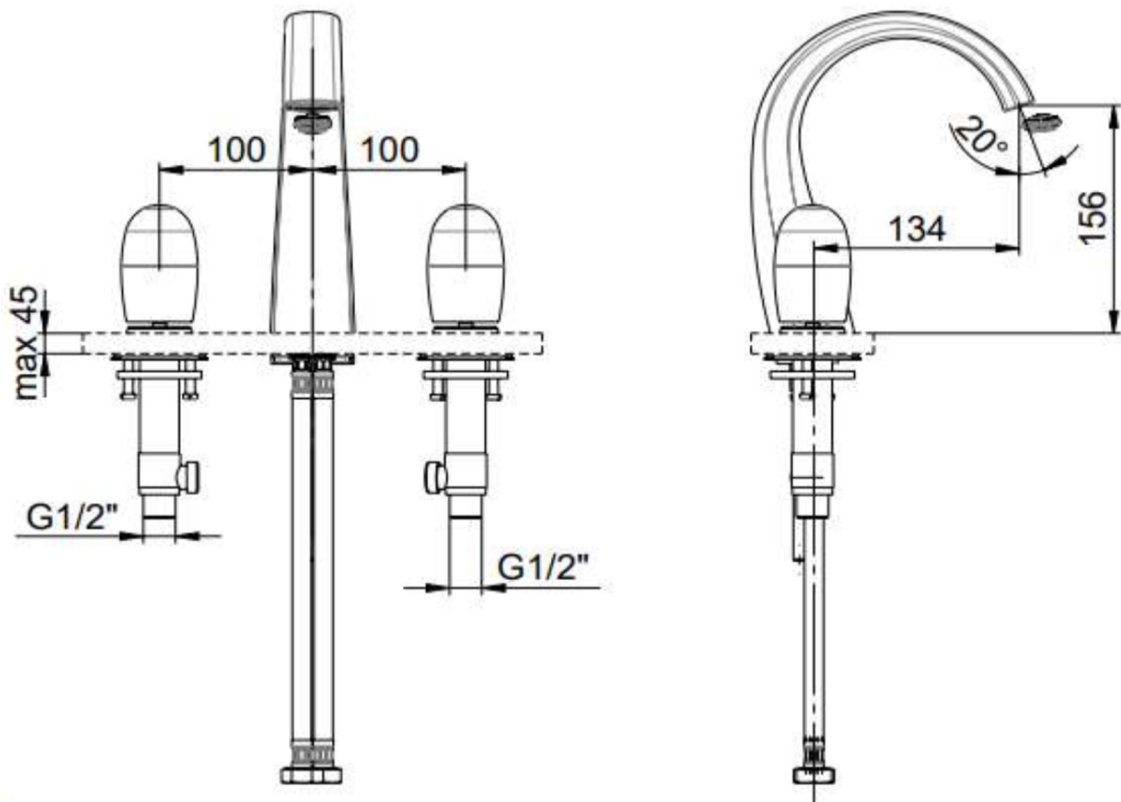

ETEREO

Category: Bathroom Faucet

Material: Crystal/Brass

Dimensions:

7.8" (L) x 5.2" (W) x 6.1" (H)

Colors:

Polished Gold Brushed Gold Polished Chrome

Technical Data

*Numbers are in millimeters