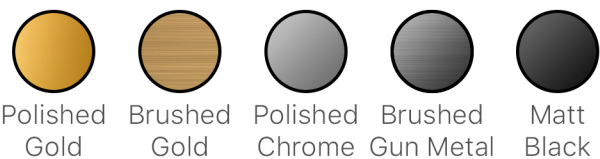

GLAMOUR

Category: Bathroom Faucet

Material: Crystal/Brass

Dimensions:

7.8" (L) x 5.6" (W) x 10.8" (H)

Colors:

Technical Data

*Numbers are in millimeters