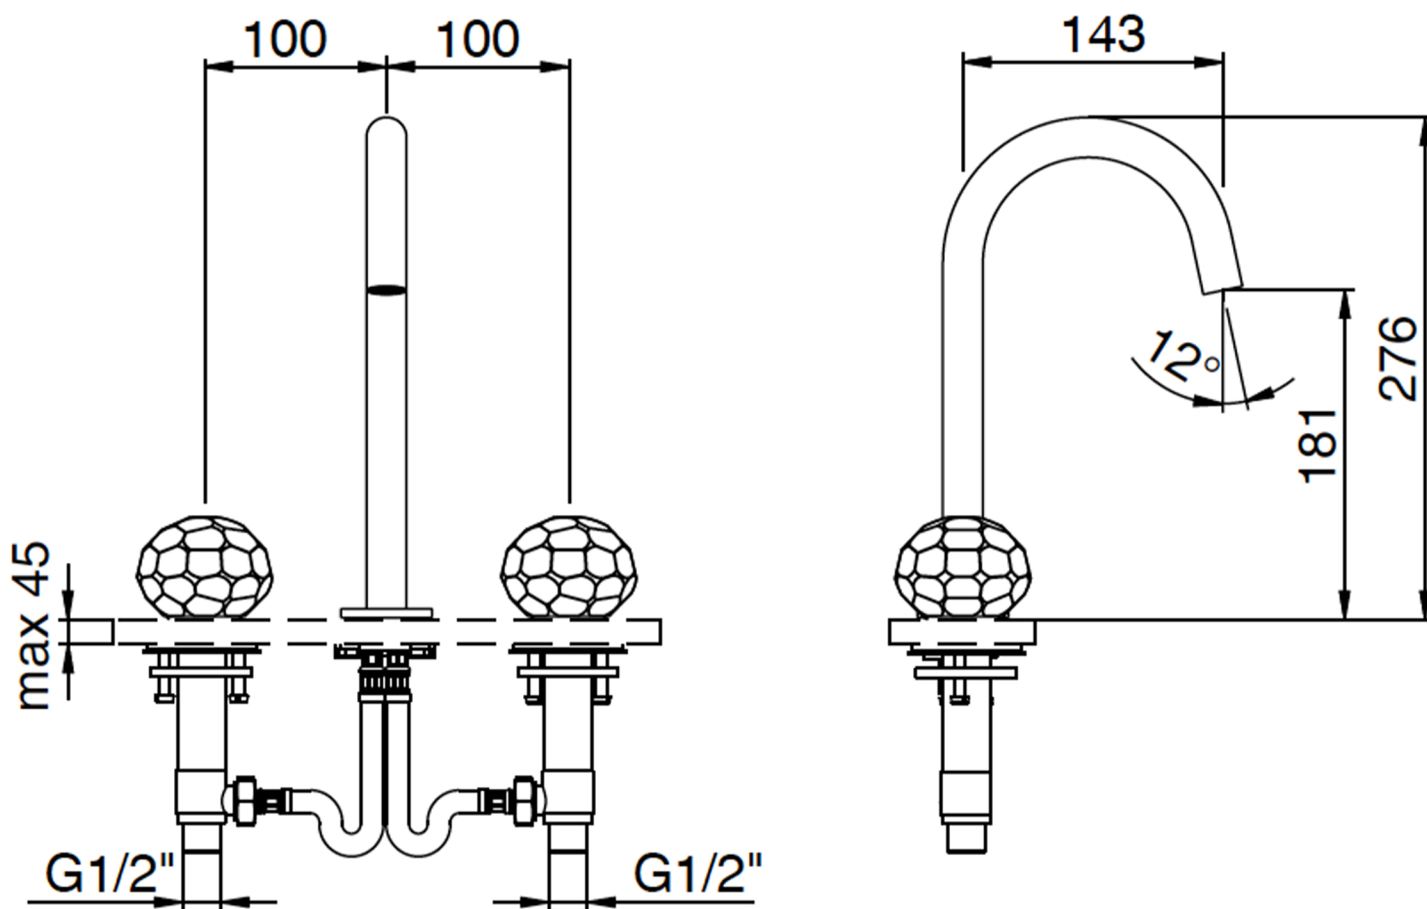

GLAMOUR

Category: Bathroom Faucet

Material: Crystal/Brass

Dimensions:

7.8" (L) x 5.6" (W) x 10.8" (H)

Colors:

Technical Data

*Numbers are in millimeters