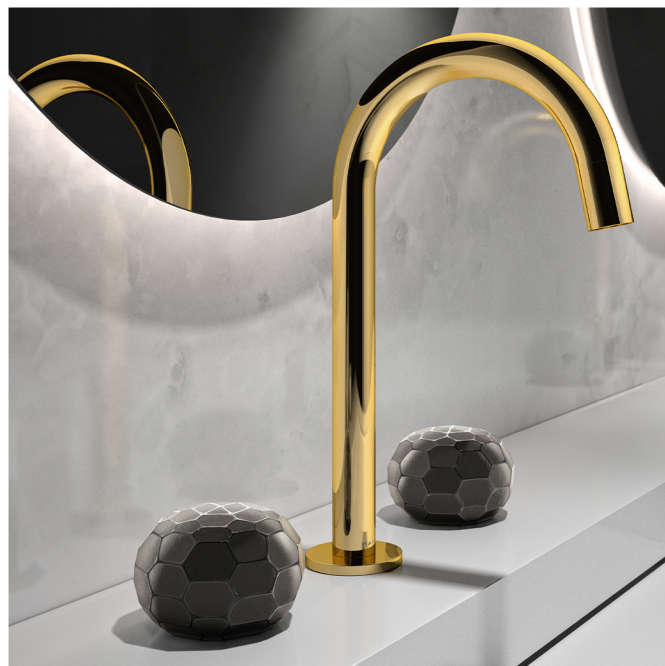

GLAMOUR

Category: Bathroom Faucet

Material: Crystal/Brass

Dimensions:

7.8" (L) x 5.6" (W) x 10.8" (H)

Colors:

Technical Data

*Numbers are in millimeters