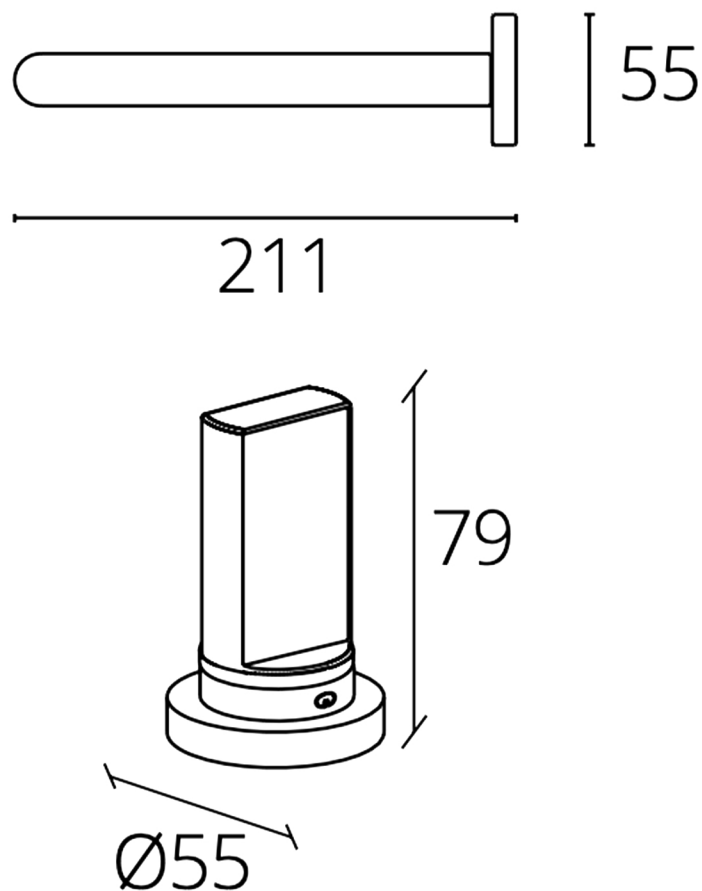

ICE

Model: Ice

Category: Bathroom Faucet

Material: Lead-Free Brass/Crystal

Dimensions: 8.3"(L) x 2.1"(W)

Description: Luxury wallmount bathroom faucet with crystal handles.

*Numbers are in millimeters